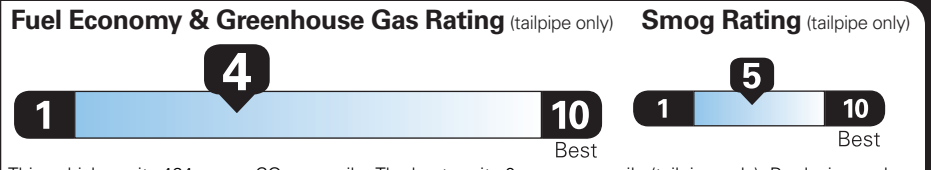

TOTAL SAVINGS - 2,000.00

EPA DOT Fuel Economy and Environment

Gasoline Vehicle

Fuel Economy: 19 MPG combined city/hwy, 17 city, 23 highway. 5.3 gallons per 100 miles.

Standard Pickup Trucks range from 12 to 87 MPG. The best vehicle rates 146 MPGe.

You spend \$4,500 more in fuel costs over 5 years compared to the average new vehicle.

Annual fuel cost \$2,600

Actual results will vary for many reasons, including driving conditions and how you drive and maintain your vehicle. The average new vehicle gets 29 MPG and costs \$8,500 to fuel over 5 years.