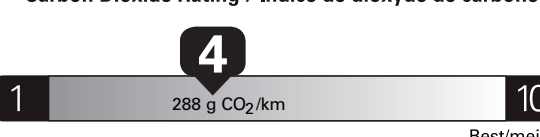

Carbon Dioxide Rating / Indice de dioxyde de carbone

Tailpipe emissions only / Émissions du tuyau d'échappement seulement