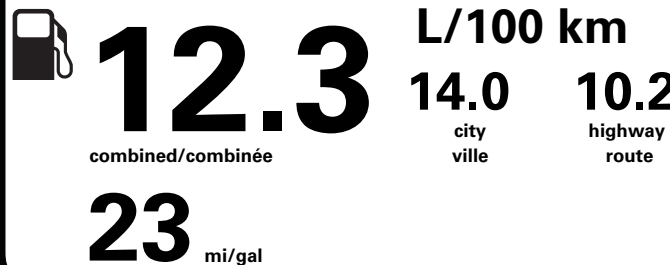

(MSRP)*

7,440.00

100.00

NO CHARGE

NO CHARGE

1,075.00

1,175.00

360.00

1,125.00

NO CHARGE

700.00

PRICE INFORMATION

BASE PRICE	$70,175.00
TOTAL OPTIONS/OTHER	11,975.00
TOTAL VEHICLE & OPTIONS/OTHER DESTINATION & DELIVERY	82,150.00 2,695.00

TOTAL BEFORE REDUCTIONS 84,845.00

XLT SERIES DISCOUNT - 1,750.00

TOTAL REDUCTIONS - 1,750.00

"THIS VEH. NOT INTENDED FOR SALE OR REGISTRATION IN US" RETAIL PRICES EXCLUDE GST/HST

(MSRP)*

SOLD TO/VENDU A Bourgeois Motors Limited P.O. BOX 337 Midland ON CAN L4R 4L1	B80 006	RAMP ONE/TERMINAL UN CM6B	DEALER NO./CONCESSIONNAIRE B80 006
SHIP TO (IF OTHER THAN SOLD TO) / EXPEDIER A (SI AUTRE QUE L'ACHETEUR) Bourgeois Motors Limited P.O. BOX 337 Midland ON CAN L4R 4L1	B80 006	RAMP TWO/TERMINAL DEUX	FINAL ASSEMBLY PLANT/USINE DE MONTAGE KANSAS CITY
SHIP THROUGH/EXPEDIER VIA GFX KC 8250 NE UNGD P163 KANSAS CITY MO	METHOD OF TRANSP/MODE DE TRANSPORT CONVOY	ITEM #: B8-A778 O/T 2	
TD291 N RE 2X 645 001264 04 29 26			

TOTAL MSRP $83,095.00

* MANUFACTURER'S SUGGESTED RETAIL PRICE = MSRP

* NOTE: THIS PRICE HAS BEEN DEVELOPED AS A GUIDE. DEALERS MAY SELL FOR LESS AND ARE NOT UNDER ANY OBLIGATION TO ACCEPT THIS SUGGESTED RETAIL PRICE.

Gasoline Vehicle
Véhicule à essence

Fuel Consumption / Consommation de carburant

Annual fuel cost
for an annual distance of 20,000 km, and an average fuel price of $1.50 per litre

$ 3 690

Coût annuel en carburant

pour une distance annuelle de 20 000 km, et un prix moyen du carburant de 1,50 $ par litre

Standard pickup trucks range from /
Les camionnettes ordinaires font entre
2.7 - 19.7 L_e/100 km

L_e is gasoline litre equivalent
L_e signifie litre équivalent d'essence