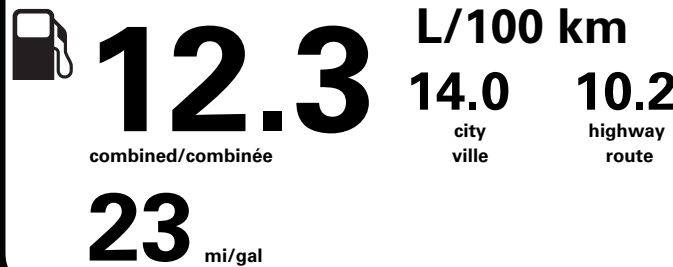

(MSRP)*

7,440.00

PRICE INFORMATION

BASE PRICE	$70,175.00
TOTAL OPTIONS/OTHER	11,445.00
TOTAL VEHICLE & OPTIONS/OTHER	81,620.00
DESTINATION & DELIVERY	2,695.00

TOTAL BEFORE REDUCTIONS 84,315.00

XLT SERIES DISCOUNT - 1,750.00

TOTAL REDUCTIONS - 1,750.00

"THIS VEH. NOT INTENDED FOR SALE OR REGISTRATION IN US" RETAIL PRICES EXCLUDE GST/HST

(MSRP)*

SOLD TO/VENDU A Fort Motors Limited 11104 Alaska Road North Fort St John BC CAN V1J 5T5	B70 096 RAMP ONE/ TERMINAL UN CC8G	DEALER NO./CONCESSIONNAIRE B70 096
SHIP TO (IF OTHER THAN SOLD TO) / EXPEDIER A (SI AUTRE QUE L'ACHETEUR)	RAMP TWO/ TERMINAL DEUX	FINAL ASSEMBLY PLANT/ USINE DE MONTAGE DEARBORN
SHIP THROUGH/EXPEDIER VIA	METHOD OF TRANSP / MODE DE TRANSPORT CONVOY	ITEM #: B7-A682 O/T 2 TD161 N RE 2X 645 000479 04 16 26

TOTAL MSRP $82,565.00

* MANUFACTURER'S SUGGESTED RETAIL PRICE = MSRP
* NOTE: THIS PRICE HAS BEEN DEVELOPED AS A GUIDE. DEALERS MAY SELL FOR LESS AND ARE NOT UNDER ANY OBLIGATION TO ACCEPT THIS SUGGESTED RETAIL PRICE.

Gasoline Vehicle
Véhicule à essence

Fuel Consumption / Consommation de carburant

Annual fuel **COST**
for an annual distance of 20,000 km, and an average fuel price of $1.50 per litre

$ 3 690

Coût annuel en carburant

pour une distance annuelle de 20 000 km, et un prix moyen du carburant de 1,50 $ par litre

Standard pickup trucks range from /
Les camionnettes ordinaires font entre
2.7 - 19.7 L_e/100 km

L_e is gasoline litre equivalent
L_e signifie litre équivalent d'essence

Carbon Dioxide Rating / Indice de dioxyde de carbone

Tailpipe emissions only / Émissions du tuyau d'échappement seulement

Smog Rating / Indice de Smog

Estimates are based on Government of Canada approved criteria and testing methods. Vehicle's actual fuel consumption will vary.

Estimations établies selon des méthodes d'essai et des critères approuvés par le gouvernement du Canada. La consommation de carburant réelle du véhicule variera.

For more information visit

vehicles.nrcan.gc.ca

Pour plus d'information visitez

vehicules.nrcan.gc.ca

U.S. GOVERNMENT SAFETY RATINGS
COTES DE SÉCURITÉ DU GOUVERNEMENT AMÉRICAIN

Overall Vehicle Score / Cote globale du véhicule	★★★★★
Frontal Crash / Collision frontale	★★★★★
Side Crash / Collision latérale	★★★★★
Rollover / Capotage	★★★★

Star ratings range from 1 to 5 stars (*****), with 5 being the highest.
Les cotes varient de 1 à 5 étoiles (*****), 5 étant la cote la plus élevée.

Source: U.S. National Highway Traffic Safety Administration
For more information / Pour de plus amples renseignements
www.safercar.gov

1FTFW3L82TFB09279

Download the Ford app
Connect your Ford with your phone

Available Remote Features*

- Remote Start, Lock and Unlock
- GPS Location
- Vehicle Health Monitoring

Scan code not operational at this time

FOR PLANT USE ONLY

Insist on Ford Protect! The only extended service plan fully backed by Ford and honored at every Ford dealership in the US and Canada. See your Ford dealer for additional details, or visit www.ford.ca for more information.

Personalize your vehicle with Ford Custom Accessories. Genuine Ford Accessories are engineered for your vehicle and can be included under the Ford New Vehicle Limited Warranty. Certain conditions, limitations and exclusions apply. See your Dealer for details.