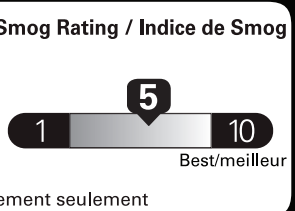

Annual fuel COST for an annual distance of 20,000 km, and an average fuel price of $1.50 per litre

$ 3 690 Coût annuel en carburant pour une distance annuelle de 20 000 km, et un prix moyen du carburant de 1,50 $ par litre

Standard pickup trucks range from 2.7 - 19.7 L_e/100 km