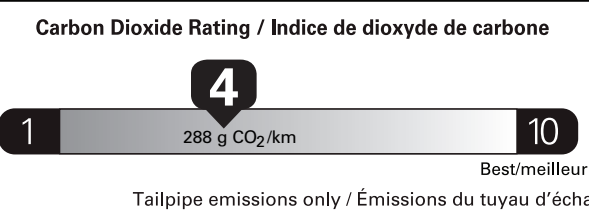

Annual fuel COST for an annual distance of 20,000 km, and an average fuel price of $1.50 per litre

$ 3 690 Coût annuel en carburant pour une distance annuelle de 20 000 km, et un prix moyen du carburant de 1,50 $ par litre

Standard pickup trucks range from 2.7 - 19.7 L_e/100 km

Estimates are based on Government of Canada approved criteria and testing methods. Vehicle's actual fuel consumption will vary.

Estimations établies selon des méthodes d'essai et des critères approuvés par le gouvernement du Canada. La consommation de carburant réelle du véhicule variera.

vehicles.nrcan.gc.ca

vehicules.nrcan.gc.ca

U.S. GOVERNMENT SAFETY RATINGS COTES DE SÉCURITÉ DU GOUVERNEMENT AMÉRICAIN

Table with safety ratings: Overall Vehicle Score (5 stars), Frontal Crash (5 stars), Side Crash (5 stars), Rollover (4 stars).

Star ratings range from 1 to 5 stars (*****), with 5 being the highest. Les cotes varient de 1 à 5 étoiles (*****), 5 étant la cote la plus élevée.

Source: U.S. National Highway Traffic Safety Administration For more information / Pour de plus amples renseignements www.safercar.gov