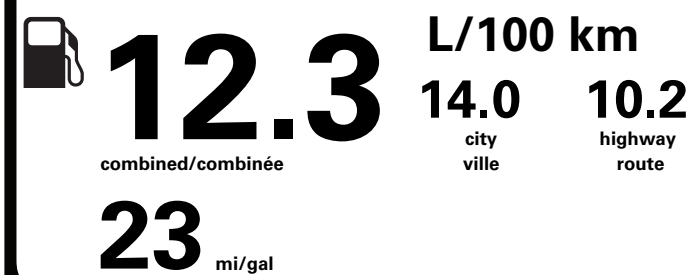

SAFETY/SECURITY

- ADVANCETRAC™ W/ ROLL STABILITY CONTROL AIRBAGS - SAFETY CANOPY® AIRBAGS-DRIVER/PASSENGER CENTRE HIGH MOUNT STOPLAMP DAYTIME RUNNING LIGHTS PERIMETER ALARM SECURE PKG 1 YR INCLUDED SECURILOCK® ANTI-THEFT SYS SOS POST CRASH ALERT SYST TIRE PRESSURE MONITOR SYS

WARRANTY

- 3YR/60,000KM BASIC 5YR/100,000KM POWERTRAIN ROADSIDE ASSISTANCE 24 HRS

INCLUDED ON THIS VEHICLE

EQUIPMENT GROUP 302A

- XLT SERIES SIDEVIEW MIRROR SPOTLIGHT-LED POWER SLIDING REAR WINDOW REAR PRIVACY GLASS W/DFRST

OPTIONAL EQUIPMENT/OTHER

- 2026 MODEL YEAR FEDERAL EXCISE TAX 3.5L V6 ECOBOOST ENGINE 275/60R20 BSW ALL-TERRAIN 3.55 ELECTRONIC LOCKING AXLE 7100# GVWR PACKAGE XLT BLACK APPEARANCE PKG PLUS .20" GLOSS BLACK PNTD ALUM WHL ENGINE BLOCK HEATER SKID PLATES TOW/HAUL PACKAGE TRAILER BRAKE CONTROLLER CONN PKG: 1YR INCL W/FORD APP SPORT CLOTH 40/CON/40 FR SEAT

(MSRP)*

7,440.00

100.00

2,075.00

NO CHARGE

NO CHARGE

2,275.00

550.00

120.00

1,175.00

NO CHARGE

PRICE INFORMATION

BASE PRICE $67,025.00 TOTAL OPTIONS/OTHER 13,735.00

TOTAL VEHICLE & OPTIONS/OTHER DESTINATION & DELIVERY 80,760.00 2,695.00

TOTAL BEFORE REDUCTIONS 83,455.00 XLT SERIES DISCOUNT - 1,750.00

TOTAL REDUCTIONS - 1,750.00

"THIS VEH. NOT INTENDED FOR SALE OR REGISTRATION IN US" RETAIL PRICES EXCLUDE GST/HST

(MSRP)*

Fuel Consumption / Consommation de carburant