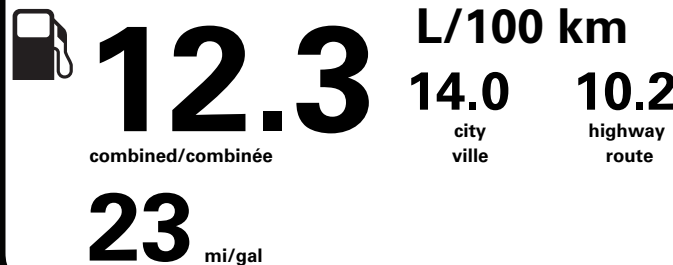

(MSRP)*

7,440.00

100.00

2,075.00

NO CHARGE

550.00

2,275.00

625.00

1,125.00

NO CHARGE

PRICE INFORMATION

BASE PRICE	$67,025.00
TOTAL OPTIONS/OTHER	14,190.00
TOTAL VEHICLE & OPTIONS/OTHER	81,215.00
DESTINATION & DELIVERY	2,695.00

TOTAL BEFORE REDUCTIONS 83,910.00

XLT SERIES DISCOUNT - 1,750.00

TOTAL REDUCTIONS - 1,750.00

"THIS VEH. NOT INTENDED FOR SALE OR REGISTRATION IN US" RETAIL PRICES EXCLUDE GST/HST

(MSRP)*

SOLD TO/VENDU A
Victory Ford Lincoln Sales Ltd
301 Richmond Street
Chatham ON CAN N7M 1P5

B80 207

RAMP ONE/
TERMINAL UN

CS59

DEALER NO./CONCESSIONNAIRE

B80 207

SHIP TO (IF OTHER THAN SOLD TO) /
EXPEDIER A (SI AUTRE QUE L'ACHETEUR)

RAMP TWO/
TERMINAL DEUX

FINAL ASSEMBLY PLANT/
USINE DE MONTAGE

DEARBORN

SHIP THROUGH/EXPEDIER VIA

METHOD OF TRANSP /
MODE DE TRANSPORT

ITEM #: B8-Z98K O/T 2

CONVOY

TC091 N RE 2X 635 000330 03 09 26

TOTAL MSRP $82,160.00

* MANUFACTURER'S SUGGESTED RETAIL PRICE = MSRP

* NOTE: THIS PRICE HAS BEEN DEVELOPED AS A GUIDE. DEALERS MAY SELL FOR LESS AND ARE NOT UNDER ANY OBLIGATION TO ACCEPT THIS SUGGESTED RETAIL PRICE.

Canada

ENERGUIDE

Gasoline Vehicle
Véhicule à essence

Fuel Consumption / Consommation de carburant

Annual fuel COST
for an annual distance of 20,000 km, and an average fuel price of $1.50 per litre

$ 3 690

Coût annuel en carburant

pour une distance annuelle de 20 000 km, et un prix moyen du carburant de 1,50 $ par litre

Standard pickup trucks range from /
Les camionnettes ordinaires font entre
2.7 - 19.7 L_e/100 km

L_e is gasoline litre equivalent
L_e signifie litre équivalent d'essence

Carbon Dioxide Rating / Indice de dioxyde de carbone

Tailpipe emissions only / Émissions du tuyau d'échappement seulement

Smog Rating / Indice de Smog

Estimates are based on Government of Canada approved criteria and testing methods. Vehicle's actual fuel consumption will vary.

Estimations établies selon des méthodes d'essai et des critères approuvés par le gouvernement du Canada. La consommation de carburant réelle du véhicule variera.

For more information visit

vehicles.nrcan.gc.ca

Pour plus d'information visitez

vehicules.nrcan.gc.ca

U.S. GOVERNMENT SAFETY RATINGS
COTES DE SÉCURITÉ DU GOUVERNEMENT AMÉRICAIN

Overall Vehicle Score / Cote globale du véhicule	★★★★★
Frontal Crash / Collision frontale	★★★★★
Side Crash / Collision latérale	★★★★★
Rollover / Capotage	★★★★

Star ratings range from 1 to 5 stars (*****), with 5 being the highest.
Les cotes varient de 1 à 5 étoiles (*****), 5 étant la cote la plus élevée.

Source: U.S. National Highway Traffic Safety Administration
For more information / Pour de plus amples renseignements
www.safercar.gov

1FTFW3L82TFA66398

FordPass Connect™

Download the FordPass™ app* and you can:

- Access Vehicle Control Features
- Remotely start, lock and unlock your vehicle.
- Locate your vehicle and check approximate fuel range.
- Receive vehicle health alerts.

Activate 4G LTE Wi-Fi Hotspot

- New vehicles include a 3-month or 3GB data (whichever comes first) Wi-Fi trial.
- Connect up to ten Wi-Fi-equipped devices.

Ask your sales consultant for more details.

Scan code not operational at this time

FOR PLANT USE ONLY

Insist on Ford Protect! The only extended service plan fully backed by Ford and honored at every Ford dealership in the US and Canada. See your Ford dealer for additional details, or visit www.ford.ca for more information.

Personalize your vehicle with Ford Custom Accessories. Genuine Ford Accessories are engineered for your vehicle and can be included under the Ford New Vehicle Limited Warranty. Certain conditions, limitations and exclusions apply. See your Dealer for details.