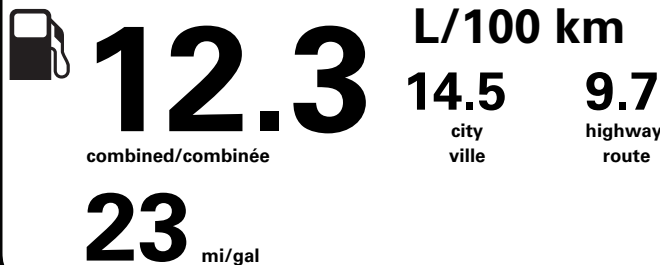

(MSRP)*

4,090.00

100.00

2,075.00

550.00

675.00

NO CHARGE

250.00

1,075.00

360.00

1,145.00

935.00

NO CHARGE

600.00

PRICE INFORMATION

BASE PRICE	$67,225.00
TOTAL OPTIONS/OTHER	11,855.00
TOTAL VEHICLE & OPTIONS/OTHER	79,080.00
DESTINATION & DELIVERY	2,295.00

TOTAL BEFORE REDUCTIONS	81,375.00
XLT SERIES DISCOUNT	- 1,750.00
XLT BLACK PACK DISCOUNT	- 500.00

TOTAL REDUCTIONS	- 2,250.00

"THIS VEH. NOT INTENDED FOR SALE OR REGISTRATION IN US" RETAIL PRICES EXCLUDE GST/HST

TOTAL MSRP $79,125.00

* MANUFACTURER'S SUGGESTED RETAIL PRICE = MSRP

* NOTE: THIS PRICE HAS BEEN DEVELOPED AS A GUIDE. DEALERS MAY SELL FOR LESS AND ARE NOT UNDER ANY OBLIGATION TO ACCEPT THIS SUGGESTED RETAIL PRICE.

RAMP ONE/
TERMINAL UN

CM6B

RAMP TWO/
TERMINAL DEUX

FINAL ASSEMBLY PLANT/
USINE DE MONTAGE

KANSAS CITY

METHOD OF TRANSP/
MODE DE TRANSPORT

CONVOY

ITEM #: B1-Z108 O/T 2

RB131 R RE 2X 425 001590 02 13 24

Gasoline Vehicle
Véhicule à essence

Fuel Consumption / Consommation de carburant

Annual fuel **COST**
for an annual distance of 20,000 km, and an average fuel price of $1.45 per litre

$ 3 567

Coût annuel en carburant

pour une distance annuelle de 20 000 km, et un prix moyen du carburant de 1,45 $ par litre

Standard pickup trucks range from /
Les camionnettes ordinaires font entre
3.2 - 19.8 L_e/100 km

L_e is gasoline litre equivalent
L_e signifie litre équivalent d'essence

Carbon Dioxide Rating / Indice de dioxyde de carbone

Tailpipe emissions only / Émissions du tuyau d'échappement seulement

Smog Rating / Indice de Smog

Estimates are based on Government of Canada approved criteria and testing methods. Vehicle's actual fuel consumption will vary.

Estimations établies selon des méthodes d'essai et des critères approuvés par le gouvernement du Canada. La consommation de carburant réelle du véhicule variera.

For more information visit

vehicles.nrcan.gc.ca

Pour plus d'information visitez

vehicules.nrcan.gc.ca

U.S. GOVERNMENT SAFETY RATINGS
COTES DE SÉCURITÉ DU GOUVERNEMENT AMÉRICAIN

Overall Vehicle Score / Cote globale du véhicule	★★★★★
Frontal Crash / Collision frontale	★★★★★
Side Crash / Collision latérale	★★★★★
Rollover / Capotage	★★★★

Star ratings range from 1 to 5 stars (*****), with 5 being the highest.
Les cotes varient de 1 à 5 étoiles (*****), 5 étant la cote la plus élevée.

Source: U.S. National Highway Traffic Safety Administration
For more information / Pour de plus amples renseignements
www.safercar.gov

1FTFW3L82RKD07182

FordPass Connect™

Download the FordPass™ app* and you can:

- Access Vehicle Control Features
- Remotely start, lock and unlock your vehicle.
- Locate your vehicle and check approximate fuel range.
- Receive vehicle health alerts.

Activate 4G LTE Wi-Fi Hotspot

- New vehicles include a 3-month or 3GB data (whichever comes first) Wi-Fi trial.
- Connect up to ten Wi-Fi-equipped devices.

Ask your sales consultant for more details.

Scan code not operational at this time

FOR PLANT USE ONLY

Insist on Ford Protect! The only extended service plan fully backed by Ford and honored at every Ford dealership in the US and Canada. See your Ford dealer for additional details, or visit www.ford.ca for more information.

Personalize your vehicle with Ford Custom Accessories. Genuine Ford Accessories are engineered for your vehicle and can be included under the Ford New Vehicle Limited Warranty. Certain conditions, limitations and exclusions apply. See your Dealer for details.