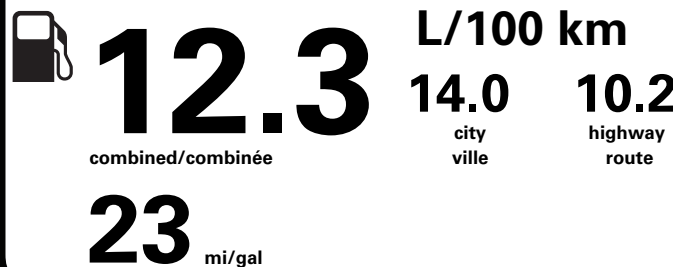

SAFETY/SECURITY

- ADVANCETRAC™W/ ROLL STABILITY CONTROL
- AIRBAGS - SAFETY CANOPY®
- AIRBAGS-DRIVER/PASSENGER
- CENTRE HIGH MOUNT STOPLAMP
- DAYTIME RUNNING LIGHTS
- PERIMETER ALARM
- SECURE PKG 1 YR INCLUDED
- SECURILOCK® ANTI-THEFT SYS
- SOS POST CRASH ALERT SYST
- TIRE PRESSURE MONITOR SYS

WARRANTY

- 3YR/60,000KM BASIC
- 5YR/100,000KM POWERTRAIN
- ROADSIDE ASSISTANCE 24 HRS

INCLUDED ON THIS VEHICLE

EQUIPMENT GROUP 302A

- •XLT SERIES
- •SIDEVIEW MIRROR SPOTLIGHT-LED
- •POWER SLIDING REAR WINDOW
- •REAR PRIVACY GLASS W/DFRST

OPTIONAL EQUIPMENT/OTHER

- 2026 MODEL YEAR
- FEDERAL EXCISE TAX
- 3.5L V6 ECOBOOST ENGINE
- 275/60R20 BSW ALL-TERRAIN
- 3.55 ELECTRONIC LOCKING AXLE
- 7200# GVWR PACKAGE
- XLT BLACK APPEARANCE PKG PLUS
- .20" GLOSS BLACK PNTD ALUM WHL
- TOW/HAUL PACKAGE
- .TRAILER BRAKE CONTROLLER
- BED UTILITY PACKAGE
- .TAILGATE STEP
- CONN PKG: 1YR INCL W/FORD APP
- SPORT CLOTH 40/CON/40 FR SEAT

(MSRP)*

7,440.00

100.00

NO CHARGE

NO CHARGE

NO CHARGE

1,875.00

1,175.00

1,125.00

NO CHARGE

PRICE INFORMATION

BASE PRICE	$70,175.00
TOTAL OPTIONS/OTHER	11,715.00
TOTAL VEHICLE & OPTIONS/OTHER	81,890.00
DESTINATION & DELIVERY	2,695.00

TOTAL BEFORE REDUCTIONS **84,585.00**

XLT SERIES DISCOUNT - **1,750.00**

TOTAL REDUCTIONS - **1,750.00**

"THIS VEH. NOT INTENDED FOR SALE OR REGISTRATION IN US" RETAIL PRICES EXCLUDE GST/HST

(MSRP)*

Gasoline Vehicle
Véhicule à essence

Fuel Consumption / Consommation de carburant

Annual fuel **COST**
for an annual distance of 20,000 km, and an average fuel price of $1.50 per litre

$ 3 690

Coût annuel en carburant

pour une distance annuelle de 20 000 km, et un prix moyen du carburant de 1,50 $ par litre

Standard pickup trucks range from /
Les camionnettes ordinaires font entre
2.7 - 19.7 L_e/100 km

L_e is gasoline litre equivalent
L_e signifie litre équivalent d'essence