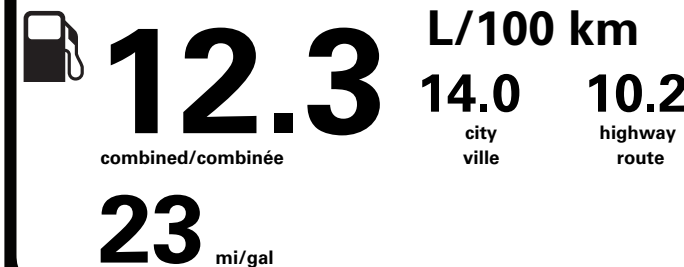

WARRANTY

- 3YR/60,000KM BASIC
- 5YR/100,000KM POWERTRAIN
- ROADSIDE ASSISTANCE 24 HRS

INCLUDED ON THIS VEHICLE

EQUIPMENT GROUP 302A

- •XLT SERIES
- •SIDEVIEW MIRROR SPOTLIGHT-LED
- •POWER SLIDING REAR WINDOW
- •REAR PRIVACY GLASS W/DFRST

OPTIONAL EQUIPMENT/OTHER

- 2026 MODEL YEAR
- FEDERAL EXCISE TAX
- 3.5L V6 ECOBOOST ENGINE
- 275/60R20 BSW ALL-TERRAIN
- 3.55 ELECTRONIC LOCKING AXLE
- 7200# GVWR PACKAGE
- XLT BLACK APPEARANCE PKG PLUS
- .20" GLOSS BLACK PNTD ALUM WHL
- ENGINE BLOCK HEATER
- TOW/HAUL PACKAGE
- .TRAILER BRAKE CONTROLLER
- KEYLESS ENTRY KEYPAD DRVR SIDE
- BED UTILITY PACKAGE
- .TAILGATE STEP
- CONN PKG: 1YR INCL W/FORD APP
- SPORT CLOTH 40/CON/40 FR SEAT

(MSRP)*

7,440.00

100.00

NO CHARGE

NO CHARGE

NO CHARGE

1,875.00

550.00

1,175.00

625.00

1,125.00

NO CHARGE

PRICE INFORMATION

BASE PRICE	$70,175.00
TOTAL OPTIONS/OTHER	12,890.00
TOTAL VEHICLE & OPTIONS/OTHER	83,065.00
DESTINATION & DELIVERY	2,695.00

TOTAL BEFORE REDUCTIONS 85,760.00

XLT SERIES DISCOUNT - 1,750.00

TOTAL REDUCTIONS - 1,750.00

"THIS VEH. NOT INTENDED FOR SALE OR REGISTRATION IN US" RETAIL PRICES EXCLUDE GST/HST

(MSRP)*

Gasoline Vehicle
Véhicule à essence

Fuel Consumption / Consommation de carburant