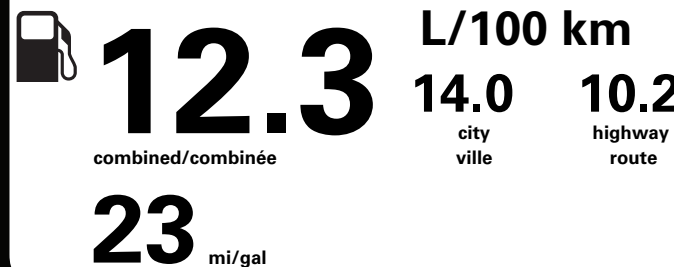

(MSRP)*

7,440.00

100.00

2,075.00

550.00

1,075.00

550.00

1,125.00

NO CHARGE

PRICE INFORMATION

BASE PRICE	$67,525.00
TOTAL OPTIONS/OTHER	12,915.00
TOTAL VEHICLE & OPTIONS/OTHER DESTINATION & DELIVERY	80,440.00 2,695.00

TOTAL BEFORE REDUCTIONS 83,135.00
XLT SERIES DISCOUNT - 1,750.00

TOTAL REDUCTIONS - 1,750.00

"THIS VEH. NOT INTENDED FOR SALE OR REGISTRATION IN US" RETAIL PRICES EXCLUDE GST/HST

(MSRP)*

SOLD TO/VENDU A George Stockfish Ford (1987) Highway 17e North Bay ON CAN P1B 8J5	B80 112	RAMP ONE/ TERMINAL UN CM6B	DEALER NO./CONCESSIONNAIRE B80 112

SHIP TO (IF OTHER THAN SOLD TO) / EXPEDIER A (SI AUTRE QUE L'ACHETEUR)	RAMP TWO/ TERMINAL DEUX	FINAL ASSEMBLY PLANT/ USINE DE MONTAGE KANSAS CITY

SHIP THROUGH/EXPEDIER VIA	METHOD OF TRANSP / MODE DE TRANSPORT CONVOY	ITEM #: B8-B215 O/T 2 TD271 N RE 2X 645 001710 04 27 26

TOTAL MSRP $81,385.00

* MANUFACTURER'S SUGGESTED RETAIL PRICE = MSRP

* NOTE: THIS PRICE HAS BEEN DEVELOPED AS A GUIDE. DEALERS MAY SELL FOR LESS AND ARE NOT UNDER ANY OBLIGATION TO ACCEPT THIS SUGGESTED RETAIL PRICE.

Gasoline Vehicle
Véhicule à essence

Fuel Consumption / Consommation de carburant

Annual fuel COST
for an annual distance of 20,000 km, and an average fuel price of $1.50 per litre

$ 3 690

Coût annuel en carburant

pour une distance annuelle de 20 000 km, et un prix moyen du carburant de 1,50 $ par litre

Standard pickup trucks range from /
Les camionnettes ordinaires font entre
2.7 - 19.7 L_e/100 km

L_e is gasoline litre equivalent
L_e signifie litre équivalent d'essence

Carbon Dioxide Rating / Indice de dioxyde de carbone

Tailpipe emissions only / Émissions du tuyau d'échappement seulement

Smog Rating / Indice de Smog

Estimates are based on Government of Canada approved criteria and testing methods. Vehicle's actual fuel consumption will vary.

Estimations établies selon des méthodes d'essai et des critères approuvés par le gouvernement du Canada. La consommation de carburant réelle du véhicule variera.

For more information visit

vehicles.nrcan.gc.ca

Pour plus d'information visitez

vehicules.nrcan.gc.ca

U.S. GOVERNMENT SAFETY RATINGS
COTES DE SÉCURITÉ DU GOUVERNEMENT AMÉRICAIN

Overall Vehicle Score / Cote globale du véhicule	★★★★★
Frontal Crash / Collision frontale	★★★★★
Side Crash / Collision latérale	★★★★★
Rollover / Capotage	★★★★

Star ratings range from 1 to 5 stars (*****), with 5 being the highest.
Les cotes varient de 1 à 5 étoiles (*****), 5 étant la cote la plus élevée.

Source: U.S. National Highway Traffic Safety Administration
For more information / Pour de plus amples renseignements
www.safercar.gov

1FTFW3L81TKE18605

Download the Ford app
Connect your Ford with your phone

Available Remote Features*

- Remote Start, Lock and Unlock
- GPS Location
- Vehicle Health Monitoring

Scan code not operational at this time

FOR PLANT USE ONLY

Insist on Ford Protect! The only extended service plan fully backed by Ford and honored at every Ford dealership in the US and Canada. See your Ford dealer for additional details, or visit www.ford.ca for more information.

Personalize your vehicle with Ford Custom Accessories. Genuine Ford Accessories are engineered for your vehicle and can be included under the Ford New Vehicle Limited Warranty. Certain conditions, limitations and exclusions apply. See your Dealer for details.