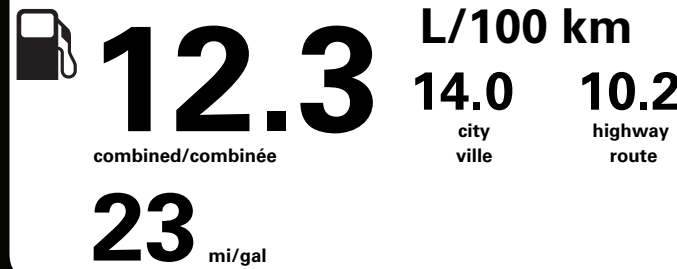

SAFETY/SECURITY

- ADVANCETRAC™W/ ROLL STABILITY CONTROL
- AIRBAGS - SAFETY CANOPY®
- AIRBAGS-DRIVER/PASSENGER
- CENTRE HIGH MOUNT STOPLAMP
- DAYTIME RUNNING LIGHTS
- PERIMETER ALARM
- SECURE PKG 1 YR INCLUDED
- SECURILOCK® ANTI-THEFT SYS
- SOS POST CRASH ALERT SYST
- TIRE PRESSURE MONITOR SYS

WARRANTY

- 3YR/60,000KM BASIC
- 5YR/100,000KM POWERTRAIN
- ROADSIDE ASSISTANCE 24 HRS

INCLUDED ON THIS VEHICLE

EQUIPMENT GROUP 302A

- •XLT SERIES
- •SIDEVIEW MIRROR SPOTLIGHT-LED
- •POWER SLIDING REAR WINDOW
- •REAR PRIVACY GLASS W/DFRST

OPTIONAL EQUIPMENT/OTHER

2026 MODEL YEAR	
FEDERAL EXCISE TAX	100.00
3.5L V6 ECOBOOST ENGINE	2,075.00
275/65R18 BSW ALL-TERRAIN	
3.55 ELECTRONIC LOCKING AXLE	550.00
7100# GVWR PACKAGE	
XLT BLACK APPEARANCE PACKAGE	1,075.00
.18" GLOSS BLACK WHEELS	
BED UTILITY PACKAGE	1,125.00
.TAILGATE STEP	
CONN PKG: 1YR INCL W/FORD APP	
SPORT CLOTH 40/CON/40 FR SEAT	NO CHARGE
BEDLINER TOUH BED SPRAY-IN	700.00

(MSRP)*

7,440.00

NO CHARGE

PRICE INFORMATION

BASE PRICE	$67,525.00
TOTAL OPTIONS/OTHER	13,065.00

TOTAL VEHICLE & OPTIONS/OTHER	80,590.00
DESTINATION & DELIVERY	2,695.00

TOTAL BEFORE REDUCTIONS	83,285.00
XLT SERIES DISCOUNT	- 1,750.00

TOTAL REDUCTIONS	- 1,750.00

"THIS VEH. NOT INTENDED FOR SALE OR REGISTRATION IN US" RETAIL PRICES EXCLUDE GST/HST

Gasoline Vehicle
Véhicule à essence

Fuel Consumption / Consommation de carburant

Annual fuel COST
for an annual distance of 20,000 km, and an average fuel price of $1.50 per litre

$ 3 690

Coût annuel en carburant
pour une distance annuelle de 20 000 km, et un prix moyen du carburant de 1,50 $ par litre

Standard pickup trucks range from /
Les camionnettes ordinaires font entre
2.7 - 19.7 L_e/100 km

L_e is gasoline litre equivalent
L_e signifie litre équivalent d'essence

Carbon Dioxide Rating / Indice de dioxyde de carbone

Tailpipe emissions only / Émissions du tuyau d'échappement seulement

Smog Rating / Indice de Smog

Estimates are based on Government of Canada approved criteria and testing methods. Vehicle's actual fuel consumption will vary.

Estimations établies selon des méthodes d'essai et des critères approuvés par le gouvernement du Canada. La consommation de carburant réelle du véhicule variera.

For more information visit

vehicles.nrcan.gc.ca

Pour plus d'information visitez

vehicules.nrcan.gc.ca

U.S. GOVERNMENT SAFETY RATINGS
COTES DE SÉCURITÉ DU GOUVERNEMENT AMÉRICAIN

Overall Vehicle Score / Cote globale du véhicule ★★★★★

Frontal Crash / Collision frontale
Driver / Conducteur ★★★★★
Passenger / Passager ★★★★★

Side Crash / Collision latérale
Front seat / Siège avant ★★★★★
Rear seat / Siège arrière ★★★★★

Rollover / Capotage ★★★★★

Star ratings range from 1 to 5 stars (*****), with 5 being the highest.
Les cotes varient de 1 à 5 étoiles (*****), 5 étant la cote la plus élevée.

Source: U.S. National Highway Traffic Safety Administration
For more information / Pour de plus amples renseignements
www.safercar.gov

Download the Ford app
Connect your Ford with your phone

Available Remote Features*

- Remote Start, Lock and Unlock
- GPS Location
- Vehicle Health Monitoring

Scan code not operational at this time

FOR PLANT USE ONLY

SOLD TO/ VENDU A Performance Ford Sales Inc. 1150 Provincial Road Windsor ON CAN N8W 5W2	A80 009	RAMP ONE/ TERMINAL UN CC58	DEALER NO./CONCESSIONNAIRE A80 009
SHIP TO (IF OTHER THAN SOLD TO) / EXPÉDIER A (SI AUTRE QUE L'ACHÉTEUR) Performance Ford Sales Inc. A80 009 1150 Provincial Road Windsor ON CAN N8W 5W2		RAMP TWO/ TERMINAL DEUX	FINAL ASSEMBLY PLANT/ USINE DE MONTAGE KANSAS CITY
SHIP THROUGH/EXPÉDIER VIA GFX KC 8250 NE UNGD P163 KANSAS CITY MO		METHOD OF TRANSP / MODE DE TRANSPORT CONVOY	ITEM #: A8-D907 O/T 2 TC241 N RE 2X 640 001800 03 24 26

TOTAL MSRP $81,535.00

* MANUFACTURER'S SUGGESTED RETAIL PRICE = MSRP

* NOTE: THIS PRICE HAS BEEN DEVELOPED AS A GUIDE. DEALERS MAY SELL FOR LESS AND ARE NOT UNDER ANY OBLIGATION TO ACCEPT THIS SUGGESTED RETAIL PRICE.

1FTFW3L81TKE03022

Insist on Ford Protect! The only extended service plan fully backed by Ford and honored at every Ford dealership in the US and Canada. See your Ford dealer for additional details, or visit www.ford.ca for more information.