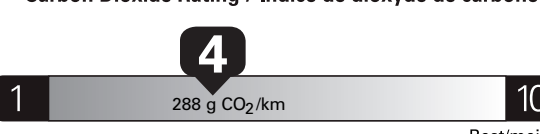

Carbon Dioxide Rating / Indice de dioxyde de carbone