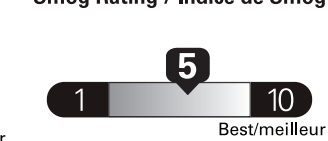

Smog Rating / Indice de Smog

Tailpipe emissions only / Émissions du tuyau d'échappement seulement

Estimates are based on Government of Canada
approved criteria and testing methods. Vehicle's
actual fuel consumption will vary.

Estimations établies selon des méthodes d'essai et des
critères approuvés par le gouvernement du Canada. La
consommation de carburant réelle du véhicule variera.