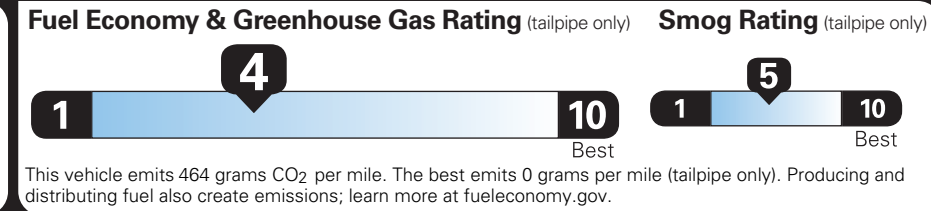

2,220.00

NO CHARGE

250.00

200.00

1,010.00

455.00

EPA DOT Fuel Economy and Environment

Gasoline Vehicle

Standard Pickup Trucks range from 12 to 87 MPG. The best vehicle rates 146 MPGe.

You spend **\$4,500** more in fuel costs over 5 years compared to the average new vehicle.

Annual fuel cost **\$2,600**

Actual results will vary for many reasons, including driving conditions and how you drive and maintain your vehicle. The average new vehicle gets 29 MPG and costs \$8,500 to fuel over 5 years. Cost estimates are based on 15,000 miles per year at \$3.30 per gallon. MPGe is miles per gasoline gallon equivalent. Vehicle emissions are a significant cause of climate change and smog.