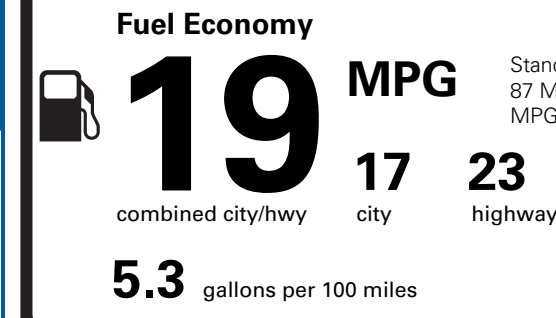

2,220.00

NO CHARGE

250.00

200.00

1,010.00

455.00

EPA DOT Fuel Economy and Environment

Gasoline Vehicle

Standard Pickup Trucks range from 12 to 87 MPG. The best vehicle rates 146 MPGe.

You spend **\$4,500** more in fuel costs over 5 years compared to the average new vehicle.

Annual fuel cost **\$2,600**

Actual results will vary for many reasons, including driving conditions and how you drive and maintain your vehicle. The average new vehicle gets 29 MPG and costs \$8,500 to fuel over 5 years. Cost estimates are based on 15,000 miles per year at \$3.30 per gallon. MPGe is miles per gasoline gallon equivalent. Vehicle emissions are a significant cause of climate change and smog.