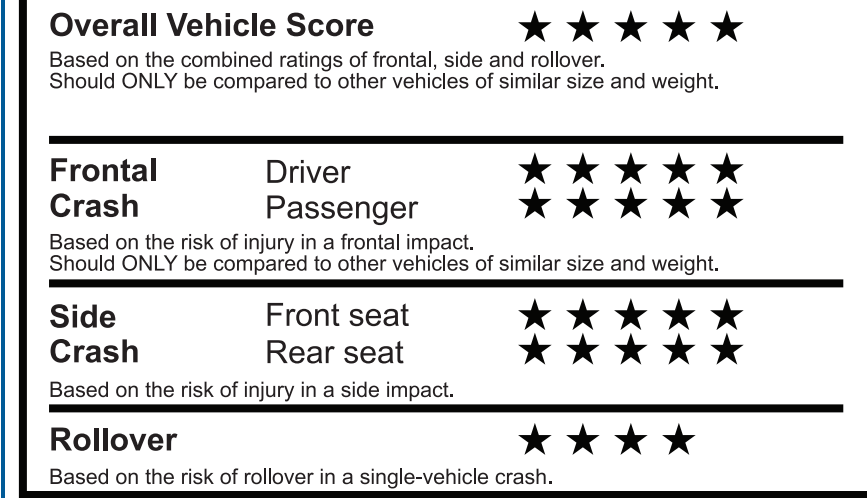

Standard Pickup Trucks range from 12 to 87 MPG. The best vehicle rates 146 MPGe.

You spend **\$4,500** more in fuel costs over 5 years compared to the average new vehicle.

Annual fuel cost **\$2,600**

Actual results will vary for many reasons, including driving conditions and how you drive and maintain your vehicle. The average new vehicle gets 29 MPG and costs \$8,500 to fuel over 5 years. Cost estimates are based on 15,000 miles per year at \$3.30 per gallon. MPGe is miles per gasoline gallon equivalent. Vehicle emissions are a significant cause of climate change and smog.

fueleconomy.gov

Calculate personalized estimates and compare vehicles

GOVERNMENT 5-STAR SAFETY RATINGS

Star ratings range from 1 to 5 stars (★★★★★), with 5 being the highest. Source: National Highway Traffic Safety Administration (NHTSA). www.safercar.gov or 1-888-327-4236