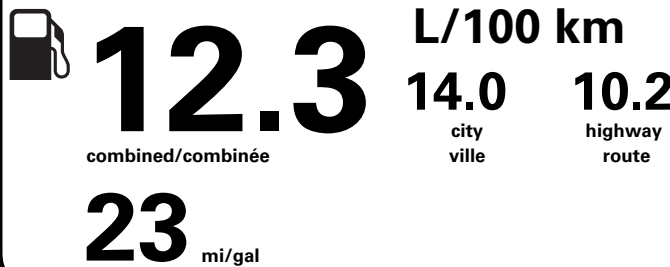

(MSRP)*

7,440.00

100.00

NO CHARGE

550.00

1,075.00

550.00

1,175.00

360.00

625.00

NO CHARGE

PRICE INFORMATION

BASE PRICE	$70,175.00
TOTAL OPTIONS/OTHER	11,875.00
TOTAL VEHICLE & OPTIONS/OTHER	82,050.00
DESTINATION & DELIVERY	2,695.00

TOTAL BEFORE REDUCTIONS 84,745.00

XLT SERIES DISCOUNT - 1,750.00

TOTAL REDUCTIONS - 1,750.00

"THIS VEH. NOT INTENDED FOR SALE OR REGISTRATION IN US" RETAIL PRICES EXCLUDE GST/HST

(MSRP)*

SOLD TO/VENDU A Orchard Ford Sales Ltd 911 Stremel Road Kelowna BC CAN V1X 5E6	B70 217 RAMP ONE/ TERMINAL UN CW68	DEALER NO./CONCESSIONNAIRE B70 217	TOTAL MSRP $82,995.00
SHIP TO (IF OTHER THAN SOLD TO) / EXPEDIER A (SI AUTRE QUE L'ACHETEUR)	RAMP TWO/ TERMINAL DEUX	FINAL ASSEMBLY PLANT/ USINE DE MONTAGE KANSAS CITY	
SHIP THROUGH/EXPEDIER VIA	METHOD OF TRANSP / MODE DE TRANSPORT CONVOY	ITEM #: B7-L318 O/T 2	
			TC271 R RE 2X 640 001116 03 27 26

* MANUFACTURER'S SUGGESTED RETAIL PRICE = MSRP
* NOTE: THIS PRICE HAS BEEN DEVELOPED AS A GUIDE. DEALERS MAY SELL FOR LESS AND ARE NOT UNDER ANY OBLIGATION TO ACCEPT THIS SUGGESTED RETAIL PRICE.

Gasoline Vehicle
Véhicule à essence

Fuel Consumption / Consommation de carburant

Annual fuel **COST**
for an annual distance of 20,000 km, and an average fuel price of $1.50 per litre

$ 3 690

Coût annuel en carburant

pour une distance annuelle de 20 000 km, et un prix moyen du carburant de 1,50 $ par litre

Standard pickup trucks range from /
Les camionnettes ordinaires font entre
2.7 - 19.7 L_e/100 km

L_e is gasoline litre equivalent
L_e signifie litre équivalent d'essence