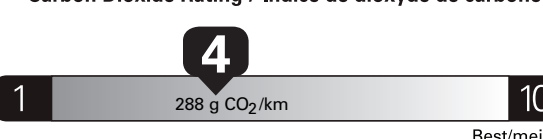

Carbon Dioxide Rating / Indice de dioxyde de carbone