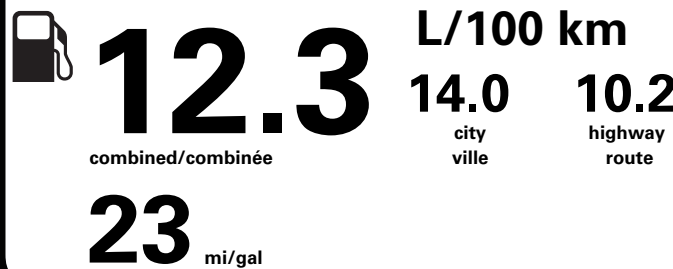

WARRANTY

- 3YR/60,000KM BASIC
- 5YR/100,000KM POWERTRAIN
- ROADSIDE ASSISTANCE 24 HRS

INCLUDED ON THIS VEHICLE

EQUIPMENT GROUP 302A

- •XLT SERIES
- •SIDEVIEW MIRROR SPOTLIGHT-LED
- •POWER SLIDING REAR WINDOW
- •REAR PRIVACY GLASS W/DFRST

OPTIONAL EQUIPMENT/OTHER

- 2026 MODEL YEAR
- FEDERAL EXCISE TAX 100.00
- 3.5L V6 ECOBOOST ENGINE NO CHARGE
- 275/60R20 BSW ALL-TERRAIN NO CHARGE
- 3.55 ELECTRONIC LOCKING AXLE NO CHARGE
- 7200# GVWR PACKAGE
- XLT BLACK APPEARANCE PKG PLUS 1,725.00
- .20" GLOSS BLACK PNTD ALUM WHL TOW/HAUL PACKAGE 1,175.00
- .TRAILER BRAKE CONTROLLER
- BED UTILITY PACKAGE 1,125.00
- .TAILGATE STEP
- CONN PKG: 1YR INCL W/FORD APP
- SPORT CLOTH 40/CON/40 FR SEAT NO CHARGE
- BEDLINER TOUH BED SPRAY-IN 700.00
- ##SPECIAL ADDED DISCOUNTS##
- XLT SERIES DISCOUNT - 1,750.00

(MSRP)*

7,440.00

100.00

NO CHARGE

NO CHARGE

NO CHARGE

1,725.00

1,175.00

1,125.00

NO CHARGE

700.00

- 1,750.00

TOTAL BEFORE REDUCTIONS

(MSRP)*

84,535.00

PRICE INFORMATION

BASE PRICE $69,675.00

TOTAL OPTIONS/OTHER 12,265.00

TOTAL VEHICLE & OPTIONS/OTHER 81,940.00

DESTINATION & DELIVERY

2,595.00

"THIS VEH. NOT INTENDED FOR SALE OR REGISTRATION IN US" RETAIL PRICES EXCLUDE GST/HST

Gasoline Vehicle
Véhicule à essence

Fuel Consumption / Consommation de carburant

Annual fuel **COST**
for an annual distance of 20,000 km, and an average fuel price of $1.50 per litre

$ 3 690

Coût annuel en carburant

pour une distance annuelle de 20 000 km, et un prix moyen du carburant de 1,50 $ par litre

Standard pickup trucks range from /
Les camionnettes ordinaires font entre
2.7 - 19.7 L_e/100 km

L_e is gasoline litre equivalent
L_e signifie litre équivalent d'essence