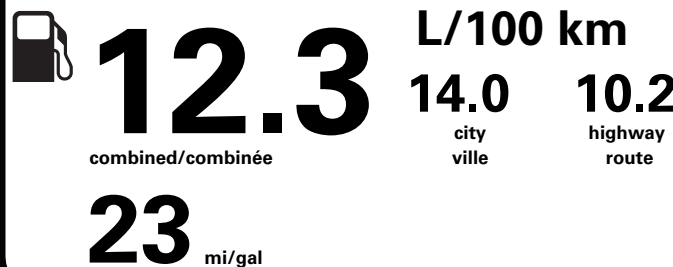

(MSRP)*

7,440.00

100.00

2,075.00

NO CHARGE

NO CHARGE

2,150.00

650.00

1,175.00

NO CHARGE

625.00

1,125.00

NO CHARGE

PRICE INFORMATION

BASE PRICE	$67,025.00
TOTAL OPTIONS/OTHER	15,340.00
TOTAL VEHICLE & OPTIONS/OTHER	82,365.00
DESTINATION & DELIVERY	2,595.00

TOTAL BEFORE REDUCTIONS 84,960.00

XLT SERIES DISCOUNT - 1,750.00

TOTAL REDUCTIONS - 1,750.00

"THIS VEH. NOT INTENDED FOR SALE OR REGISTRATION IN US" RETAIL PRICES EXCLUDE GST/HST

(MSRP)*

SOLD TO/VENDU A Ed Learn Ford Lincoln (2017) L P.O. BOX 24040 St Catharines ON CAN L2R 6Y3	A80 365	RAMP ONE/ TERMINAL UN	DEALER NO./CONCESSIONNAIRE
	CV43		A80 365
SHIP TO (IF OTHER THAN SOLD TO) / EXPEDIER A (SI AUTRE QUE L'ACHETEUR)	RAMP TWO/ TERMINAL DEUX	FINAL ASSEMBLY PLANT/ USINE DE MONTAGE	
		KANSAS CITY	
SHIP THROUGH/EXPEDIER VIA	METHOD OF TRANSP / MODE DE TRANSPORT	ITEM #: A8-F031 O/T 2	
	CONVOY	TA291 N RE 2X 630 001166 01 29 26	

TOTAL MSRP $83,210.00

* MANUFACTURER'S SUGGESTED RETAIL PRICE = MSRP
* NOTE: THIS PRICE HAS BEEN DEVELOPED AS A GUIDE. DEALERS MAY SELL FOR LESS AND ARE NOT UNDER ANY OBLIGATION TO ACCEPT THIS SUGGESTED RETAIL PRICE.

Gasoline Vehicle
Véhicule à essence

Fuel Consumption / Consommation de carburant

Annual fuel COST
for an annual distance of 20,000 km, and an average fuel price of $1.50 per litre

$ 3 690

Coût annuel en carburant

pour une distance annuelle de 20 000 km, et un prix moyen du carburant de 1,50 $ par litre

Standard pickup trucks range from /
Les camionnettes ordinaires font entre
2.7 - 19.7 L_e/100 km

L_e is gasoline litre equivalent
L_e signifie litre équivalent d'essence

Carbon Dioxide Rating / Indice de dioxyde de carbone

Tailpipe emissions only / Émissions du tuyau d'échappement seulement

Smog Rating / Indice de Smog

Estimates are based on Government of Canada approved criteria and testing methods. Vehicle's actual fuel consumption will vary.

Estimations établies selon des méthodes d'essai et des critères approuvés par le gouvernement du Canada. La consommation de carburant réelle du véhicule variera.

For more information visit

vehicles.nrcan.gc.ca

Pour plus d'information visitez

vehicules.nrcan.gc.ca

U.S. GOVERNMENT SAFETY RATINGS
COTES DE SÉCURITÉ DU GOUVERNEMENT AMÉRICAIN

Overall Vehicle Score / Cote globale du véhicule	★★★★★
Frontal Crash / Collision frontale	★★★★★
Side Crash / Collision latérale	★★★★★
Rollover / Capotage	★★★★

Star ratings range from 1 to 5 stars (*****), with 5 being the highest.
Les cotes varient de 1 à 5 étoiles (*****), 5 étant la cote la plus élevée.

Source: U.S. National Highway Traffic Safety Administration
For more information / Pour de plus amples renseignements
www.safercar.gov

1FTFW3L81TKD27222

FordPass Connect™

Download the FordPass™ app* and you can:

- Access Vehicle Control Features
- Remotely start, lock and unlock your vehicle.
- Locate your vehicle and check approximate fuel range.
- Receive vehicle health alerts.

Activate 4G LTE Wi-Fi Hotspot

- New vehicles include a 3-month or 3GB data (whichever comes first) Wi-Fi trial.
- Connect up to ten Wi-Fi-equipped devices.

Ask your sales consultant for more details.

Scan code not operational at this time

FOR PLANT USE ONLY

Insist on Ford Protect! The only extended service plan fully backed by Ford and honored at every Ford dealership in the US and Canada. See your Ford dealer for additional details, or visit www.ford.ca for more information.

Personalize your vehicle with Ford Custom Accessories. Genuine Ford Accessories are engineered for your vehicle and can be included under the Ford New Vehicle Limited Warranty. Certain conditions, limitations and exclusions apply. See your Dealer for details.