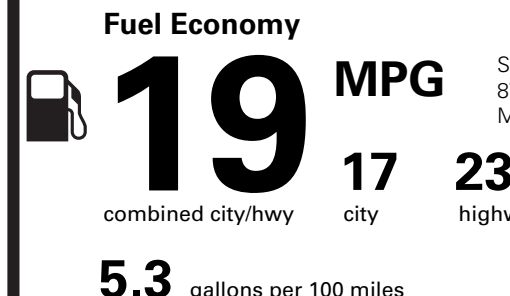

(MSRP)

7,330.00

PRICE INFORMATION

Table with 2 columns: Description, (MSRP). Includes BASE PRICE (\$51,915.00), TOTAL OPTIONS/OTHER (12,990.00), TOTAL VEHICLE & OPTIONS/OTHER DESTINATION & DELIVERY (64,905.00), TOTAL BEFORE DISCOUNTS (67,700.00), XLT MID DISCOUNT (-2,000.00), TOTAL SAVINGS (-2,000.00).

EPA DOT

Fuel Economy and Environment

Gasoline Vehicle

Standard Pickup Trucks range from 12 to 87 MPG. The best vehicle rates 146 MPGe.

You spend \$4,500 more in fuel costs over 5 years compared to the average new vehicle.