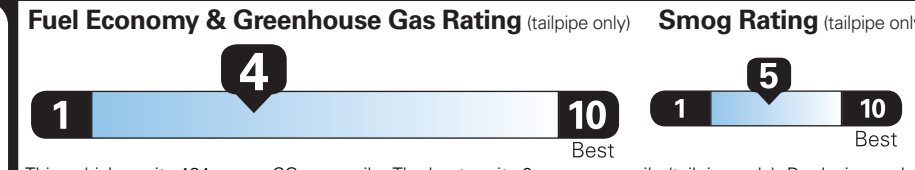

Actual results will vary for many reasons, including driving conditions and how you drive and maintain your vehicle. The average new vehicle gets 29 MPG and costs $8,500 to fuel over 5 years. Cost estimates are based on 15,000 miles per year at $3.30 per gallon. MPGe is miles per gasoline gallon equivalent. Vehicle emissions are a significant cause of climate change and smog.

fueleconomy.gov

Calculate personalized estimates and compare vehicles

GOVERNMENT 5-STAR SAFETY RATINGS

Safety ratings table: Overall Vehicle Score (5 stars), Frontal Crash (5 stars), Side Crash (5 stars), Rollover (4 stars). Includes descriptions of tests and comparisons.

Star ratings range from 1 to 5 stars (★★★★★), with 5 being the highest. Source: National Highway Traffic Safety Administration (NHTSA). www.safercar.gov or 1-888-327-4236