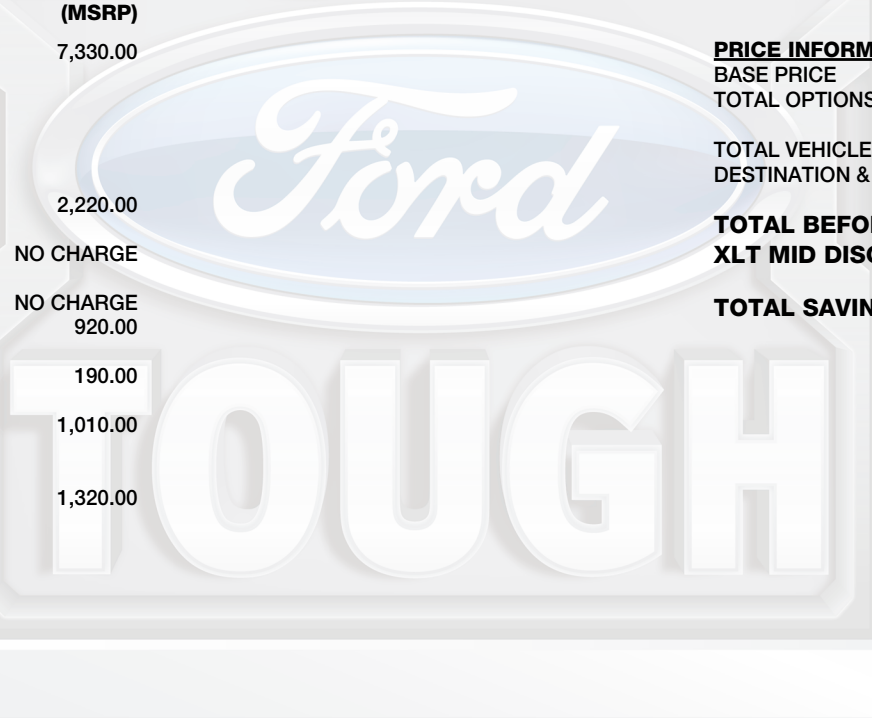

INTERIOR

- 12" CLUSTER DISPLAY, DOOR LOCKS - POWER, DUAL SUNVISORS, ILLUMINATED ENTRY, MESSAGE CTR: OUTSIDE TEMP, COMPASS, TRIP COMPUTER, TILT/TELESCOPE STR COLUMN

FUNCTIONAL

- 5G MODEM, AUTO HOLD, BLIS W/CROSS-TRAFFIC ALERT, CLASS IV TRAILER HITCH W/ SMART TRLR TOW CONNECTOR, FORD APP, LANE-KEEPING SYSTEM, POST-COLLISION BRAKING, PRE-COLLISION ASSIST W/AEB, REAR PARKING SENSORS, REAR VIEW CAMERA, REVERSE BRAKE ASSIST, SELECTABLE DRIVE MODES, SYNC@4 W/12" SCREEN

SAFETY/SECURITY

- ADVANCETRAC™ WITH RSC®, AIRBAGS - FRONT SEAT MOUNTED SIDE IMPACT, AIRBAGS - SAFETY CANOPY®, CTR HIGH MOUNT STOP LAMP, PERIMETER ALARM, SECURE PKG 1 YR INCLUDED, SOS POST-CRASH ALERT SYSTM™, TIRE PRESSURE MONIT SYS

WARRANTY

- 3YR/36,000 BUMPER / BUMPER, 5YR/60,000 POWERTRAIN, 5YR/60,000 ROADSIDE ASSIST, 8YR/100,000 HYBRID BATTERY

INCLUDED ON THIS VEHICLE

EQUIPMENT GROUP 302A

- XLT SERIES, LED SIDE-MIRROR SPOTLIGHTS, POWER-SLIDING REAR WINDOW

OPTIONAL EQUIPMENT/OTHER

- 3.5L V6 ECOBOOST, 275/65R 18 BSW ALL-TERRAIN, 3.55 ELECTRONIC LOCK RR AXLE, 7100# GVWR PACKAGE, FRONT LICENSE PLATE BRACKET, XLT BLACK APPEARANCE PACKAGE, .18" GLOSS BLACK WHEELS, ENGINE BLOCK HEATER, LINER-TRAY STYLE-NO CARPET MAT TOW/HAUL PACKAGE, INTEGRATED TRAILER BRAKE CONT MIRROR MAN FOLD W/POWER GLASS, FX4 OFF-ROAD PACKAGE, SKID PLATES, EXTENDED RANGE 36GAL FUEL TANK, CONN PKG: 1 YR INCL W/FORD APP

(MSRP)

7,330.00

PRICE INFORMATION

Table with 2 columns: Description, (MSRP). Includes BASE PRICE ($51,915.00), TOTAL OPTIONS/OTHER (12,990.00), TOTAL VEHICLE & OPTIONS/OTHER DESTINATION & DELIVERY (64,905.00), TOTAL BEFORE DISCOUNTS (67,700.00), XLT MID DISCOUNT (-2,000.00), TOTAL SAVINGS (-2,000.00).

EPA DOT