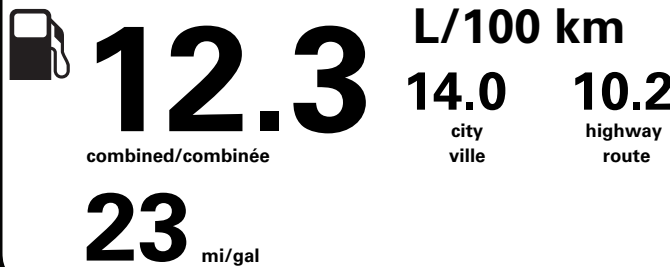

(MSRP)*

7,440.00

100.00
NO CHARGE

1,075.00

1,125.00

NO CHARGE

PRICE INFORMATION

BASE PRICE	$70,175.00
TOTAL OPTIONS/OTHER	9,740.00
TOTAL VEHICLE & OPTIONS/OTHER	79,915.00
DESTINATION & DELIVERY	2,695.00

TOTAL BEFORE REDUCTIONS 82,610.00

XLT SERIES DISCOUNT - 1,750.00

TOTAL REDUCTIONS - 1,750.00

"THIS VEH. NOT INTENDED FOR SALE OR REGISTRATION IN US" RETAIL PRICES EXCLUDE GST/HST

(MSRP)*

$70,175.00

9,740.00

79,915.00

2,695.00

82,610.00

- 1,750.00

- 1,750.00

SOLD TO/VENDU A Downtown Ford - Downtown Linco 77 East Don Roadway Toronto ON CAN M4M 2A5	B10 007	RAMP ONE/TERMINAL UN RC7M	DEALER NO./CONCESSIONNAIRE B10 007	TOTAL MSRP $80,860.00
SHIP TO (IF OTHER THAN SOLD TO) / EXPEDIER A (SI AUTRE QUE L'ACHETEUR) Downtown Ford - Downtown Linco 181 Mill St Toronto ON	B1 007	RAMP TWO/TERMINAL DEUX	FINAL ASSEMBLY PLANT/USINE DE MONTAGE DEARBORN	
SHIP THROUGH/EXPEDIER VIA	METHOD OF TRANSP/MODE DE TRANSPORT RAIL	ITEM #: B1-S48P O/T 2 TD271 N RE 2X 645 000527 04 27 26		

* MANUFACTURER'S SUGGESTED RETAIL PRICE = MSRP

* NOTE: THIS PRICE HAS BEEN DEVELOPED AS A GUIDE. DEALERS MAY SELL FOR LESS AND ARE NOT UNDER ANY OBLIGATION TO ACCEPT THIS SUGGESTED RETAIL PRICE.

Gasoline Vehicle
Véhicule à essence

Fuel Consumption / Consommation de carburant

Annual fuel **COST**
for an annual distance of 20,000 km, and an average fuel price of $1.50 per litre

$ 3 690

Coût annuel en carburant

pour une distance annuelle de 20 000 km, et un prix moyen du carburant de 1,50 $ par litre

Standard pickup trucks range from /
Les camionnettes ordinaires font entre
2.7 - 19.7 L_e/100 km

L_e is gasoline litre equivalent
L_e signifie litre équivalent d'essence