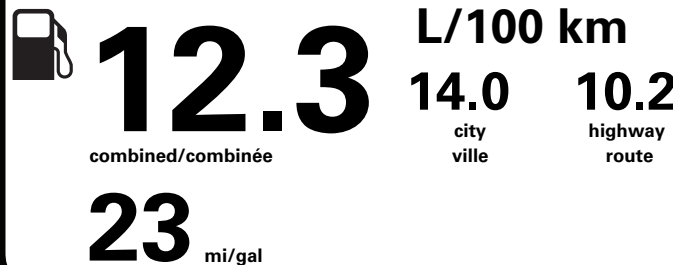

WARRANTY

- 3YR/60,000KM BASIC
- 5YR/100,000KM POWERTRAIN
- ROADSIDE ASSISTANCE 24 HRS

INCLUDED ON THIS VEHICLE

(MSRP)*

EQUIPMENT GROUP 302A

7,440.00

- •XLT SERIES
- •SIDEVIEW MIRROR SPOTLIGHT-LED
- •POWER SLIDING REAR WINDOW
- •REAR PRIVACY GLASS W/DFRST

OPTIONAL EQUIPMENT/OTHER

2026 MODEL YEAR	100.00
FEDERAL EXCISE TAX	NO CHARGE
3.5L V6 ECOBOOST ENGINE	NO CHARGE
275/60R20 BSW ALL-TERRAIN	NO CHARGE
3.55 ELECTRONIC LOCKING AXLE	NO CHARGE
7200# GVWR PACKAGE	
XLT BLACK APPEARANCE PKG PLUS	1,875.00
.20" GLOSS BLACK PNTD ALUM WHL	
FLOOR LINER-TRAY W/CARPET MATS	300.00
TOW/HAUL PACKAGE	1,175.00
.TRAILER BRAKE CONTROLLER	
TOW MIR-MAN FLD/TELE HT/PWR GL	360.00
KEYLESS ENTRY KEYPAD DRVR SIDE	625.00
BED UTILITY PACKAGE	1,125.00
.TAILGATE STEP	
CONN PKG: 1YR INCL W/FORD APP	
SPORT CLOTH 40/CON/40 FR SEAT	NO CHARGE
BEDLINER TOUH BED SPRAY-IN	700.00

PRICE INFORMATION

BASE PRICE	$70,175.00
TOTAL OPTIONS/OTHER	13,700.00
TOTAL VEHICLE & OPTIONS/OTHER	83,875.00
DESTINATION & DELIVERY	2,695.00

TOTAL BEFORE REDUCTIONS 86,570.00
XLT SERIES DISCOUNT - 1,750.00

TOTAL REDUCTIONS - 1,750.00

**"THIS VEH. NOT INTENDED FOR
SALE OR REGISTRATION IN US"
RETAIL PRICES EXCLUDE
GST/HST**

Canada

ENERGUIDE

Gasoline Vehicle
Véhicule à essence

Fuel Consumption / Consommation de carburant

Annual fuel COST
for an annual distance of 20,000 km, and an
average fuel price of $1.50 per litre

$ 3 690

Coût annuel en carburant

pour une distance annuelle de 20 000 km, et un
prix moyen du carburant de 1,50 $ par litre

Standard pickup trucks range
from /
Les camionnettes ordinaires font
entre
2.7 - 19.7 L_e/100 km

L_e is gasoline litre equivalent
L_e signifie litre équivalent d'essence

Carbon Dioxide Rating / Indice de dioxyde de carbone

Smog Rating / Indice de Smog

Tailpipe emissions only / Émissions du tuyau d'échappement seulement

Estimates are based on Government of Canada
approved criteria and testing methods. Vehicle's
actual fuel consumption will vary.

Estimations établies selon des méthodes d'essai et des
critères approuvés par le gouvernement du Canada. La
consommation de carburant réelle du véhicule variera.

For more information visit

vehicles.nrcan.gc.ca

Pour plus d'information visitez

vehicules.nrcan.gc.ca

**U.S. GOVERNMENT SAFETY RATINGS
COTES DE SÉCURITÉ DU GOUVERNEMENT AMÉRICAIN**

Overall Vehicle Score /
Cote globale du véhicule ★ ★ ★ ★ ★

Frontal Crash / Collision frontale
Driver / Conducteur ★ ★ ★ ★ ★
Passenger / Passager ★ ★ ★ ★ ★

Side Crash / Collision latérale
Front seat / Siège avant ★ ★ ★ ★ ★
Rear seat / Siège arrière ★ ★ ★ ★ ★

Rollover / Capotage ★ ★ ★ ★

Star ratings range from 1 to 5 stars (★★★★★), with 5 being the highest.
Les cotes varient de 1 à 5 étoiles (★★★★★), 5 étant la cote la plus élevée.

Source: U.S. National Highway Traffic Safety Administration
For more information / Pour de plus amples renseignements
www.safercar.gov

Download the Ford app
Connect your Ford with your phone

Available Remote Features*

- Remote Start, Lock and Unlock
- GPS Location
- Vehicle Health Monitoring

SOLD TO/VENDU A Bourgeois Ford North 2 McMurray Street Parry Sound ON CAN P2A 1E7	B80 321	RAMP ONE/ TERMINAL UN RA7M	DEALER NO./CONCESSIONNAIRE B80 321
SHIP TO (IF OTHER THAN SOLD TO) / EXPÉDIER A (SI AUTRE QUE L'ACHÉTEUR) Bourgeois Ford North 2 McMurray Street Parry Sound ON CAN P2A 1E7	B80 321	RAMP TWO/ TERMINAL DEUX	FINAL ASSEMBLY PLANT/ USINE DE MONTAGE DEARBORN
SHIP THROUGH/EXPÉDIER VIA GFX DEARBORN 13750 ROTUNDA DR DEARBORN MI		METHOD OF TRANSP / MODE DE TRANSPORT RAIL	ITEM #: B8-P910 O/T 2 TD131 N RE 2X 645 000775 04 13 26

TOTAL MSRP $84,820.00

* MANUFACTURER'S SUGGESTED RETAIL PRICE = MSRP
* NOTE: THIS PRICE HAS BEEN DEVELOPED AS A GUIDE. DEALERS MAY SELL FOR LESS AND ARE NOT UNDER ANY OBLIGATION TO ACCEPT THIS SUGGESTED RETAIL PRICE.

1FTFW3L81TFA92586

Insist on Ford Protect! The only extended service plan fully backed by Ford and honored at every Ford dealership in the US and Canada. See your Ford dealer for additional details, or visit www.ford.ca for more information.

Personalize your vehicle with Ford Custom Accessories. Genuine Ford Accessories are engineered for your vehicle and can be included under the Ford New Vehicle Limited Warranty. Certain conditions, limitations and exclusions apply. See your Dealer for details.