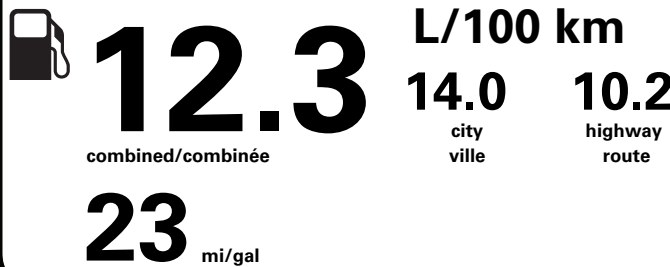

(MSRP)*

7,440.00

100.00

2,075.00

NO CHARGE

NO CHARGE

2,275.00

1,175.00

625.00

1,125.00

NO CHARGE

PRICE INFORMATION

BASE PRICE $67,025.00
TOTAL OPTIONS/OTHER 14,815.00

TOTAL VEHICLE & OPTIONS/OTHER DESTINATION & DELIVERY 81,840.00
2,695.00

TOTAL BEFORE REDUCTIONS 84,535.00
XLT SERIES DISCOUNT - 1,750.00

TOTAL REDUCTIONS - 1,750.00

"THIS VEH. NOT INTENDED FOR SALE OR REGISTRATION IN US" RETAIL PRICES EXCLUDE GST/HST

(MSRP)*

SOLD TO/VENDU A
Victory Ford Lincoln Sales Ltd
301 Richmond Street
Chatham ON CAN N7M 1P5

B80 207

RAMP ONE/
TERMINAL UN

CS59

DEALER NO./CONCESSIONNAIRE

B80 207

TOTAL MSRP $82,785.00

SHIP TO (IF OTHER THAN SOLD TO) /
EXPEDIER A (SI AUTRE QUE L'ACHETEUR)

RAMP TWO/
TERMINAL DEUX

FINAL ASSEMBLY PLANT/
USINE DE MONTAGE

DEARBORN

* MANUFACTURER'S SUGGESTED RETAIL PRICE = MSRP

* NOTE: THIS PRICE HAS BEEN DEVELOPED AS A GUIDE. DEALERS MAY SELL FOR LESS AND ARE NOT UNDER ANY OBLIGATION TO ACCEPT THIS SUGGESTED RETAIL PRICE.

SHIP THROUGH/EXPEDIER VIA

METHOD OF TRANSP /
MODE DE TRANSPORT

ITEM #: B8-S07X O/T 2

CONVOY

TC121 N RE 2X 635 000892 03 12 26

Gasoline Vehicle
Véhicule à essence

Fuel Consumption / Consommation de carburant

Annual fuel COST
for an annual distance of 20,000 km, and an average fuel price of $1.50 per litre

$ 3 690

Coût annuel en carburant

pour une distance annuelle de 20 000 km, et un prix moyen du carburant de 1,50 $ par litre

Standard pickup trucks range from /
Les camionnettes ordinaires font entre
2.7 - 19.7 L_e/100 km

L_e is gasoline litre equivalent
L_e signifie litre équivalent d'essence