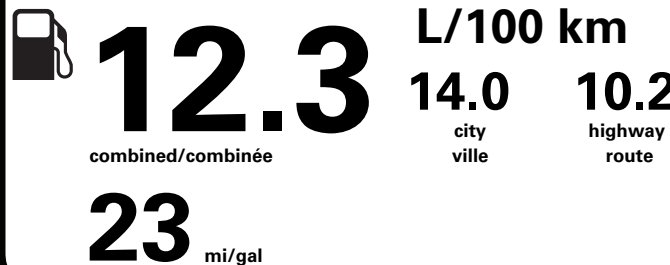

WARRANTY

- 3YR/60,000KM BASIC
- 5YR/100,000KM POWERTRAIN
- ROADSIDE ASSISTANCE 24 HRS

INCLUDED ON THIS VEHICLE

EQUIPMENT GROUP 302A

- •XLT SERIES
- •SIDEVIEW MIRROR SPOTLIGHT-LED
- •POWER SLIDING REAR WINDOW
- •REAR PRIVACY GLASS W/DFRST

OPTIONAL EQUIPMENT/OTHER

- 2026 MODEL YEAR
- FEDERAL EXCISE TAX 100.00
- 3.5L V6 ECOBOOST ENGINE 2,075.00
- 275/60R20 BSW ALL-TERRAIN NO CHARGE
- 3.31 ELECTRONIC LOCKING AXLE NO CHARGE
- 7100# GVWR PACKAGE
- XLT BLACK APPEARANCE PKG PLUS .20" GLOSS BLACK PNTD ALUM WHL 2,275.00
- ENGINE BLOCK HEATER 550.00
- MOBILE OFFICE PACKAGE 1,215.00
- .WIRELESS CHARGING PAD
- FX4 OFF-ROAD PACKAGE 1,775.00
- .SKID PLATES
- BED UTILITY PACKAGE 1,125.00
- .TAILGATE STEP
- CONN PKG: 1YR INCL W/FORD APP
- SPORT CLOTH 40/CON/40 FR SEAT NO CHARGE

(MSRP)*

7,440.00

100.00

2,075.00

NO CHARGE

NO CHARGE

2,275.00

550.00

1,215.00

1,775.00

1,125.00

NO CHARGE

PRICE INFORMATION

BASE PRICE $67,025.00
TOTAL OPTIONS/OTHER 16,555.00

TOTAL VEHICLE & OPTIONS/OTHER DESTINATION & DELIVERY 83,580.00 2,695.00

TOTAL BEFORE REDUCTIONS 86,275.00
XLT SERIES DISCOUNT - 1,750.00

TOTAL REDUCTIONS - 1,750.00

"THIS VEH. NOT INTENDED FOR SALE OR REGISTRATION IN US" RETAIL PRICES EXCLUDE GST/HST

Gasoline Vehicle
Véhicule à essence

Fuel Consumption / Consommation de carburant

Annual fuel COST
for an annual distance of 20,000 km, and an average fuel price of $1.50 per litre

$ 3 690

Coût annuel en carburant

pour une distance annuelle de 20 000 km, et un prix moyen du carburant de 1,50 $ par litre

Standard pickup trucks range from /
Les camionnettes ordinaires font entre
2.7 - 19.7 L_e/100 km

L_e is gasoline litre equivalent
L_e signifie litre équivalent d'essence