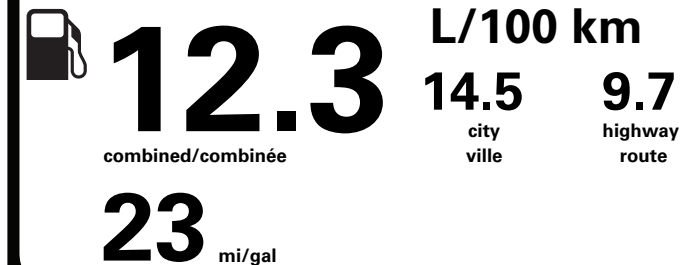

(MSRP)*

4,090.00

100.00

2,075.00

NO CHARGE

675.00

375.00

NO CHARGE

250.00

1,075.00

NO CHARGE

PRICE INFORMATION

BASE PRICE	$67,225.00
TOTAL OPTIONS/OTHER	8,640.00
TOTAL VEHICLE & OPTIONS/OTHER	75,865.00
DESTINATION & DELIVERY	2,295.00

TOTAL BEFORE REDUCTIONS	78,160.00
XLT SERIES DISCOUNT	- 1,750.00
XLT BLACK PACK DISCOUNT	- 500.00

TOTAL REDUCTIONS	- 2,250.00

"THIS VEH. NOT INTENDED FOR SALE OR REGISTRATION IN US" RETAIL PRICES EXCLUDE GST/HST

(MSRP)*

$67,225.00

8,640.00

75,865.00

2,295.00

78,160.00

- 1,750.00

- 500.00

- 2,250.00

RAMP ONE/TERMINAL UN	CB8G		TOTAL MSRP $75,910.00
RAMP TWO/TERMINAL DEUX		FINAL ASSEMBLY PLANT/USINE DE MONTAGE	* MANUFACTURER'S SUGGESTED RETAIL PRICE = MSRP
		KANSAS CITY	* NOTE: THIS PRICE HAS BEEN DEVELOPED AS A GUIDE. DEALERS MAY SELL FOR LESS AND ARE NOT UNDER ANY OBLIGATION TO ACCEPT THIS SUGGESTED RETAIL PRICE.
METHOD OF TRANSP/MODE DE TRANSPORT	CONVOY	ITEM #: B6-T741 O/T 2	
		RB282 N RE 2X 430 000902 02 28 24	

Canada **ENERGUIDE** Gasoline Vehicle / Véhicule à essence

Fuel Consumption / Consommation de carburant

Annual fuel **COST**
for an annual distance of 20,000 km, and an average fuel price of $1.45 per litre

$ 3 567

Coût annuel en carburant

pour une distance annuelle de 20 000 km, et un prix moyen du carburant de 1,45 $ par litre

Standard pickup trucks range from / Les camionnettes ordinaires font entre **3.2 - 19.8** L_e/100 km

L_e is gasoline litre equivalent / L_e signifie litre équivalent d'essence

Carbon Dioxide Rating / Indice de dioxyde de carbone

Tailpipe emissions only / Émissions du tuyau d'échappement seulement

Smog Rating / Indice de Smog

Estimates are based on Government of Canada approved criteria and testing methods. Vehicle's actual fuel consumption will vary.

Estimations établies selon des méthodes d'essai et des critères approuvés par le gouvernement du Canada. La consommation de carburant réelle du véhicule variera.

For more information visit

vehicles.nrcan.gc.ca

Pour plus d'information visitez

vehicules.nrcan.gc.ca

U.S. GOVERNMENT SAFETY RATINGS / COTES DE SÉCURITÉ DU GOUVERNEMENT AMÉRICAIN

Overall Vehicle Score / Cote globale du véhicule	★★★★★
Frontal Crash / Collision frontale	★★★★★
Side Crash / Collision latérale	★★★★★
Rollover / Capotage	★★★★

Star ratings range from 1 to 5 stars (*****), with 5 being the highest. Les cotes varient de 1 à 5 étoiles (*****), 5 étant la cote la plus élevée.

Source: U.S. National Highway Traffic Safety Administration
For more information / Pour de plus amples renseignements
www.safercar.gov

1FTFW3L81RKD48886

FordPass Connect™

Download the FordPass™ app* and you can:

- Access Vehicle Control Features
- Remotely start, lock and unlock your vehicle.
- Locate your vehicle and check approximate fuel range.
- Receive vehicle health alerts.

Activate 4G LTE Wi-Fi Hotspot

- New vehicles include a 3-month or 3GB data (whichever comes first) Wi-Fi trial.
- Connect up to ten Wi-Fi-equipped devices.

Ask your sales consultant for more details.

Scan code not operational at this time

FOR PLANT USE ONLY

Insist on Ford Protect! The only extended service plan fully backed by Ford and honored at every Ford dealership in the US and Canada. See your Ford dealer for additional details, or visit www.ford.ca for more information.

Personalize your vehicle with Ford Custom Accessories. Genuine Ford Accessories are engineered for your vehicle and can be included under the Ford New Vehicle Limited Warranty. Certain conditions, limitations and exclusions apply. See your Dealer for details.