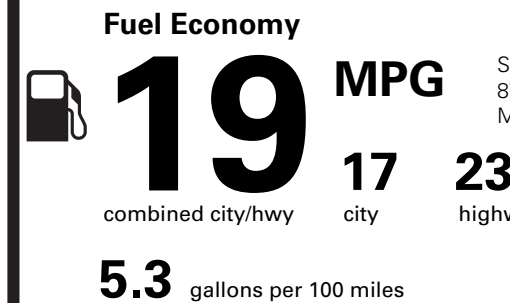

2,220.00, NO CHARGE, NO CHARGE, 2,600.00, NO CHARGE, 1,495.00, 200.00, 1,010.00, 455.00, 625.00

PRICE INFORMATION

Table with 2 columns: Description, (MSRP). Rows include BASE PRICE (\$51,915.00), TOTAL OPTIONS/OTHER (20,520.00), TOTAL VEHICLE & OPTIONS/OTHER DESTINATION & DELIVERY (72,435.00), TOTAL BEFORE DISCOUNTS (75,230.00), XLT HIGH DISCOUNT (- 2,000.00), TOTAL SAVINGS (- 2,000.00).

EPA DOT

Fuel Economy and Environment

Gasoline Vehicle

Standard Pickup Trucks range from 12 to 87 MPG. The best vehicle rates 146 MPGe.

You spend \$4,500 more in fuel costs over 5 years compared to the average new vehicle.

Annual fuel cost \$2,600

This vehicle emits 464 grams CO2 per mile. The best emits 0 grams per mile (tailpipe only). Producing and distributing fuel also create emissions; learn more at fueleconomy.gov.