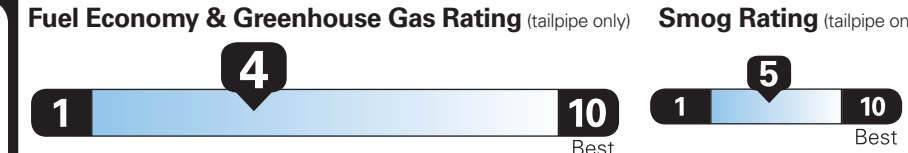

This vehicle emits 464 grams CO2 per mile. The best emits 0 grams per mile (tailpipe only). Producing and distributing fuel also create emissions; learn more at fueleconomy.gov.

Actual results will vary for many reasons, including driving conditions and how you drive and maintain your vehicle. The average new vehicle gets 29 MPG and costs $8,500 to fuel over 5 years. Cost estimates are based on 15,000 miles per year at $3.30 per gallon. MPGe is miles per gasoline gallon equivalent. Vehicle emissions are a significant cause of climate change and smog.

fueleconomy.gov

Calculate personalized estimates and compare vehicles

GOVERNMENT 5-STAR SAFETY RATINGS

Overall Vehicle Score ★★★★★

Based on the combined ratings of frontal, side and rollover. Should ONLY be compared to other vehicles of similar size and weight.

Frontal Crash Driver Passenger ★★★★★

Based on the risk of injury in a frontal impact. Should ONLY be compared to other vehicles of similar size and weight.

Side Crash Front seat Rear seat ★★★★★

Based on the risk of injury in a side impact.

Rollover ★★★★★

Based on the risk of rollover in a single-vehicle crash.

Star ratings range from 1 to 5 stars (★★★★★), with 5 being the highest.

Source: National Highway Traffic Safety Administration (NHTSA). www.safercar.gov or 1-888-327-4236

1FTFW3L80TKD91980

WARNING: Operating, servicing and maintaining a passenger vehicle, pickup truck, van, or off-road vehicle can expose you to chemicals including engine exhaust, carbon monoxide, phthalates, and lead, which are known to the State of California to cause cancer and birth defects or other reproductive harm. To minimize exposure, avoid breathing exhaust, do not idle the engine except as necessary, service your vehicle in a well-ventilated area and wear gloves or wash your hands frequently when servicing your vehicle. For more information go to www.P65Warnings.ca.gov/passenger-vehicle.

The FordPass™ Connect modem is active and sending vehicle data (e.g., diagnostics) to Ford.** See in-vehicle settings for connectivity options.

*Based on 1977-2024 CY total sales. **FordPass Connect (optional on select vehicles), the FordPass App and complimentary Connected Service are required for remote features (see FordPass Terms for details). Connected service and features depend on compatible AT&T network availability. Evolving technology/cellular networks/vehicle capability may limit functionality and prevent operation of connected features. Connected service excludes Wi-Fi hotspot.

Ford Protect

Insist on Ford Protect! The only extended service plan fully backed by Ford and honored at every Ford dealership in the U.S., Canada and Mexico. See your Ford dealer or visit www.FordOwner.com.

Ford Credit

Get Prequalified now at www.ford.com/finance

Table with 2 columns: RAMP ONE, RAMP TWO. Rows include CD41, CONVOY, ITEM #: 13-2541 O/T 2

TOTAL MSRP $73,230.00

Scan The QR Code to get more details about this vehicle