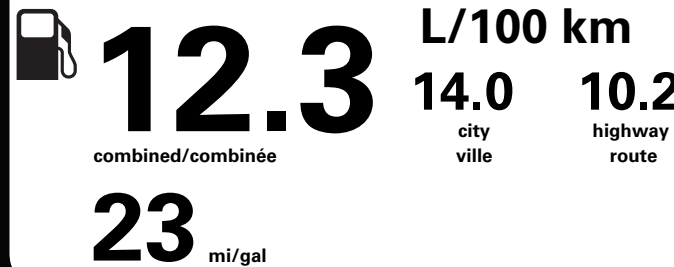

OPTIONAL EQUIPMENT/OTHER

- 2026 MODEL YEAR
- FEDERAL EXCISE TAX
- 3.5L V6 ECOBOOST ENGINE
- 275/65R18 BSW ALL-TERRAIN
- 3.31 NON-LIMITED-SLIP AXLE
- 7100# GVWR PACKAGE
- XLT BLACK APPEARANCE PACKAGE
- .18" GLOSS BLACK WHEELS
- FLOOR LINER-TRAY W/CARPET MATS
- CONN PKG: 1YR INCL W/FORD APP
- SPORT CLOTH 40/CON/40 FR SEAT

(MSRP)*

7,440.00

100.00
2,075.00

1,075.00

300.00

NO CHARGE

PRICE INFORMATION

BASE PRICE	$67,525.00
TOTAL OPTIONS/OTHER	10,990.00
TOTAL VEHICLE & OPTIONS/OTHER DESTINATION & DELIVERY	78,515.00 2,695.00

TOTAL BEFORE REDUCTIONS 81,210.00

XLT SERIES DISCOUNT - 1,750.00

TOTAL REDUCTIONS - 1,750.00

"THIS VEH. NOT INTENDED FOR SALE OR REGISTRATION IN US" RETAIL PRICES EXCLUDE GST/HST

(MSRP)*

SOLD TO/VENDU A Mayfield Ford Lincoln 5 Docksteader Road Brampton ON CAN L6R 3Y2	A10 005 RAMP ONE/ TERMINAL UN CV43	DEALER NO./CONCESSIONNAIRE A10 005
SHIP TO (IF OTHER THAN SOLD TO) / EXPEDIER A (SI AUTRE QUE L'ACHETEUR)	RAMP TWO/ TERMINAL DEUX	FINAL ASSEMBLY PLANT/ USINE DE MONTAGE KANSAS CITY
SHIP THROUGH/EXPEDIER VIA	METHOD OF TRANSP / MODE DE TRANSPORT CONVOY	ITEM #: A1-J310 O/T 2 TC271 R RE 2X 640 001285 03 27 26

TOTAL MSRP $79,460.00

* MANUFACTURER'S SUGGESTED RETAIL PRICE = MSRP
* NOTE: THIS PRICE HAS BEEN DEVELOPED AS A GUIDE. DEALERS MAY SELL FOR LESS AND ARE NOT UNDER ANY OBLIGATION TO ACCEPT THIS SUGGESTED RETAIL PRICE.

Gasoline Vehicle
Véhicule à essence

Fuel Consumption / Consommation de carburant

Annual fuel cost
for an annual distance of 20,000 km, and an average fuel price of $1.50 per litre

$ 3 690

Coût annuel en carburant

pour une distance annuelle de 20 000 km, et un prix moyen du carburant de 1,50 $ par litre

Standard pickup trucks range from /
Les camionnettes ordinaires font entre
2.7 - 19.7 L_e/100 km

L_e is gasoline litre equivalent
L_e signifie litre équivalent d'essence

Carbon Dioxide Rating / Indice de dioxyde de carbone

Tailpipe emissions only / Émissions du tuyau d'échappement seulement

Smog Rating / Indice de Smog

Estimates are based on Government of Canada approved criteria and testing methods. Vehicle's actual fuel consumption will vary.

Estimations établies selon des méthodes d'essai et des critères approuvés par le gouvernement du Canada. La consommation de carburant réelle du véhicule variera.

For more information visit

vehicles.nrcan.gc.ca

Pour plus d'information visitez

vehicules.nrcan.gc.ca

U.S. GOVERNMENT SAFETY RATINGS
COTES DE SÉCURITÉ DU GOUVERNEMENT AMÉRICAIN

Overall Vehicle Score / Cote globale du véhicule	★★★★★
Frontal Crash / Collision frontale	★★★★★
Side Crash / Collision latérale	★★★★★
Rollover / Capotage	★★★★

Star ratings range from 1 to 5 stars (*****), with 5 being the highest.
Les cotes varient de 1 à 5 étoiles (*****), 5 étant la cote la plus élevée.

Source: U.S. National Highway Traffic Safety Administration
For more information / Pour de plus amples renseignements
www.safercar.gov

1FTFW3L80TKD82230

Download the Ford app
Connect your Ford with your phone

Available Remote Features*

- Remote Start, Lock and Unlock
- GPS Location
- Vehicle Health Monitoring

Scan code not operational at this time

FOR PLANT USE ONLY

Insist on Ford Protect! The only extended service plan fully backed by Ford and honored at every Ford dealership in the US and Canada. See your Ford dealer for additional details, or visit www.ford.ca for more information.

Personalize your vehicle with Ford Custom Accessories. Genuine Ford Accessories are engineered for your vehicle and can be included under the Ford New Vehicle Limited Warranty. Certain conditions, limitations and exclusions apply. See your Dealer for details.