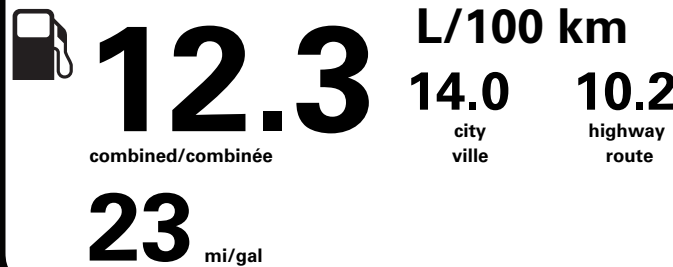

WARRANTY

- 3YR/60,000KM BASIC
- 5YR/100,000KM POWERTRAIN
- ROADSIDE ASSISTANCE 24 HRS

INCLUDED ON THIS VEHICLE

EQUIPMENT GROUP 302A

- •XLT SERIES
- •SIDEVIEW MIRROR SPOTLIGHT-LED
- •POWER SLIDING REAR WINDOW
- •REAR PRIVACY GLASS W/DFRST

OPTIONAL EQUIPMENT/OTHER

- 2026 MODEL YEAR
- FEDERAL EXCISE TAX 100.00
- 3.5L V6 ECOBOOST ENGINE 2,075.00
- 275/65R18 BSW ALL-TERRAIN
- 3.55 ELECTRONIC LOCKING AXLE NO CHARGE
- 7100# GVWR PACKAGE
- XLT BLACK APPEARANCE PACKAGE 1,075.00
- .18" GLOSS BLACK WHEELS
- TOW/HAUL PACKAGE 1,175.00
- .TRAILER BRAKE CONTROLLER
- BED UTILITY PACKAGE 1,125.00
- .TAILGATE STEP
- CONN PKG: 1YR INCL W/FORD APP
- SPORT CLOTH 40/CON/40 FR SEAT NO CHARGE

(MSRP)*

7,440.00

100.00

2,075.00

NO CHARGE

1,075.00

1,175.00

1,125.00

NO CHARGE

PRICE INFORMATION

BASE PRICE	$67,025.00
TOTAL OPTIONS/OTHER	12,990.00
TOTAL VEHICLE & OPTIONS/OTHER DESTINATION & DELIVERY	80,015.00 2,695.00

TOTAL BEFORE REDUCTIONS 82,710.00
XLT SERIES DISCOUNT - 1,750.00

TOTAL REDUCTIONS - 1,750.00

"THIS VEH. NOT INTENDED FOR SALE OR REGISTRATION IN US" RETAIL PRICES EXCLUDE GST/HST

(MSRP)*

Gasoline Vehicle
Véhicule à essence

Fuel Consumption / Consommation de carburant

Annual fuel COST
for an annual distance of 20,000 km, and an average fuel price of $1.50 per litre

$ 3 690

Coût annuel en carburant
pour une distance annuelle de 20 000 km, et un prix moyen du carburant de 1,50 $ par litre

Standard pickup trucks range from /
Les camionnettes ordinaires font entre
2.7 - 19.7 L_e/100 km

L_e is gasoline litre equivalent
L_e signifie litre équivalent d'essence