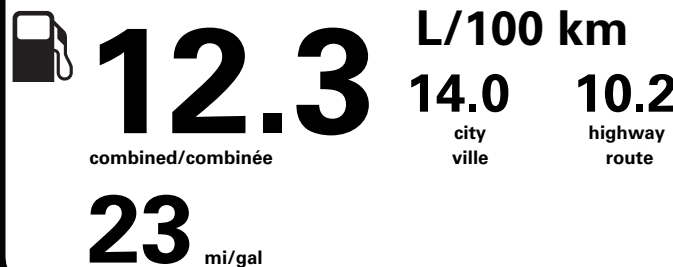

SAFETY/SECURITY

- ADVANCETRAC™W/ ROLL STABILITY CONTROL
- AIRBAGS - SAFETY CANOPY®
- AIRBAGS-DRIVER/PASSENGER
- CENTRE HIGH MOUNT STOPLAMP
- DAYTIME RUNNING LIGHTS
- PERIMETER ALARM
- SECURE PKG 1 YR INCLUDED
- SECURILOCK® ANTI-THEFT SYS
- SOS POST CRASH ALERT SYST
- TIRE PRESSURE MONITOR SYS

WARRANTY

- 3YR/60,000KM BASIC
- 5YR/100,000KM POWERTRAIN
- ROADSIDE ASSISTANCE 24 HRS

INCLUDED ON THIS VEHICLE

EQUIPMENT GROUP 302A

- •XLT SERIES
- •SIDEVIEW MIRROR SPOTLIGHT-LED
- •POWER SLIDING REAR WINDOW
- •REAR PRIVACY GLASS W/DFRST

OPTIONAL EQUIPMENT/OTHER

- 2026 MODEL YEAR
- FEDERAL EXCISE TAX
- 3.5L V6 ECOBOOST ENGINE
- 275/65R18 BSW ALL-TERRAIN
- 3.31 ELECTRONIC LOCKING AXLE
- 7100# GVWR PACKAGE
- XLT BLACK APPEARANCE PACKAGE
- .18" GLOSS BLACK WHEELS
- FX4 OFF-ROAD PACKAGE
- .SKID PLATES
- BED UTILITY PACKAGE
- .TAILGATE STEP
- CONN PKG: 1YR INCL W/FORD APP
- SPORT CLOTH 40/CON/40 FR SEAT

(MSRP)*

7,440.00

100.00

2,075.00

NO CHARGE

1,075.00

1,775.00

1,125.00

NO CHARGE

PRICE INFORMATION

BASE PRICE $67,025.00
TOTAL OPTIONS/OTHER 13,590.00

TOTAL VEHICLE & OPTIONS/OTHER 80,615.00
DESTINATION & DELIVERY 2,695.00

TOTAL BEFORE REDUCTIONS 83,310.00
XLT SERIES DISCOUNT - 1,750.00

TOTAL REDUCTIONS - 1,750.00

"THIS VEH. NOT INTENDED FOR SALE OR REGISTRATION IN US" RETAIL PRICES EXCLUDE GST/HST

(MSRP)*

Fuel Consumption / Consommation de carburant