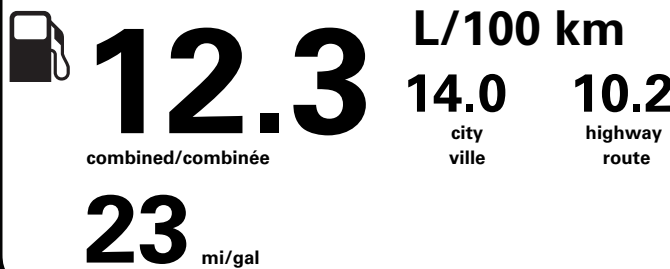

WARRANTY

- 3YR/60,000KM BASIC
- 5YR/100,000KM POWERTRAIN
- ROADSIDE ASSISTANCE 24 HRS

INCLUDED ON THIS VEHICLE

EQUIPMENT GROUP 302A

- •XLT SERIES
- •SIDEVIEW MIRROR SPOTLIGHT-LED
- •POWER SLIDING REAR WINDOW
- •REAR PRIVACY GLASS W/DFRST

OPTIONAL EQUIPMENT/OTHER

- 2026 MODEL YEAR
- FEDERAL EXCISE TAX
- 3.5L V6 ECOBOOST ENGINE
- 275/60R20 BSW ALL-TERRAIN
- 3.55 ELECTRONIC LOCKING AXLE
- 7200# GVWR PACKAGE
- XLT BLACK APPEARANCE PKG PLUS
- .20" GLOSS BLACK PNTD ALUM WHL
- TOW/HAUL PACKAGE
- .TRAILER BRAKE CONTROLLER
- TOW MIR-MAN FLD/TELE HT/PWR GL
- BED UTILITY PACKAGE
- .TAILGATE STEP
- CONN PKG: 1YR INCL W/FORD APP
- SPORT CLOTH 40/CON/40 FR SEAT
- BEDLINER TOUH BED SPRAY-IN
- ##SPECIAL ADDED DISCOUNTS##
- XLT SERIES DISCOUNT

(MSRP)*

7,440.00

100.00

NO CHARGE

NO CHARGE

NO CHARGE

1,725.00

1,175.00

360.00

1,125.00

NO CHARGE

700.00

- 1,750.00

TOTAL BEFORE REDUCTIONS

(MSRP)*

84,895.00

PRICE INFORMATION

BASE PRICE $69,675.00

TOTAL OPTIONS/OTHER 12,625.00

TOTAL VEHICLE & OPTIONS/OTHER 82,300.00

DESTINATION & DELIVERY

2,595.00

"THIS VEH. NOT INTENDED FOR SALE OR REGISTRATION IN US" RETAIL PRICES EXCLUDE GST/HST

Gasoline Vehicle
Véhicule à essence

Fuel Consumption / Consommation de carburant

Annual fuel **COST**
for an annual distance of 20,000 km, and an average fuel price of $1.50 per litre

$ 3 690

Coût annuel en carburant

pour une distance annuelle de 20 000 km, et un prix moyen du carburant de 1,50 $ par litre

Standard pickup trucks range from /
Les camionnettes ordinaires font entre
2.7 - 19.7 L_e/100 km

L_e is gasoline litre equivalent
L_e signifie litre équivalent d'essence