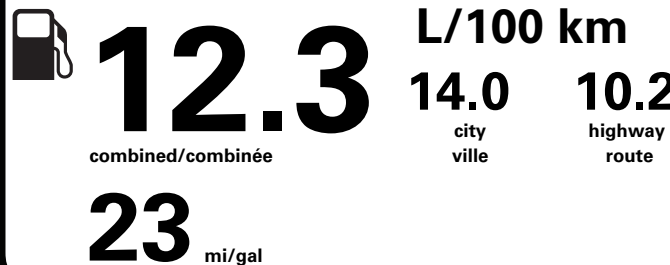

WARRANTY

- 3YR/60,000KM BASIC 5YR/100,000KM POWERTRAIN ROADSIDE ASSISTANCE 24 HRS

INCLUDED ON THIS VEHICLE

EQUIPMENT GROUP 302A

- XLT SERIES SIDEVIEW MIRROR SPOTLIGHT-LED POWER SLIDING REAR WINDOW REAR PRIVACY GLASS W/DFRST

OPTIONAL EQUIPMENT/OTHER

- 2026 MODEL YEAR FEDERAL EXCISE TAX 3.5L V6 ECOBOOST ENGINE 275/60R20 BSW ALL-TERRAIN 3.55 ELECTRONIC LOCKING AXLE 7100# GVWR PACKAGE XLT BLACK APPEARANCE PKG PLUS .20" GLOSS BLACK PNTD ALUM WHL FLOOR LINER-TRAY W/CARPET MATS TOW/HAUL PACKAGE TRAILER BRAKE CONTROLLER KEYLESS ENTRY KEYPAD DRVR SIDE CONN PKG: 1YR INCL W/FORD APP SPORT CLOTH 40/CON/40 FR SEAT BEDLINER TOUH BED SPRAY-IN

(MSRP)*

7,440.00

100.00

2,075.00

NO CHARGE

NO CHARGE

2,150.00

250.00

1,175.00

625.00

NO CHARGE

700.00

PRICE INFORMATION

BASE PRICE $67,025.00 TOTAL OPTIONS/OTHER 14,515.00

TOTAL VEHICLE & OPTIONS/OTHER DESTINATION & DELIVERY 81,540.00 2,595.00

TOTAL BEFORE REDUCTIONS 84,135.00 XLT SERIES DISCOUNT - 1,750.00

TOTAL REDUCTIONS - 1,750.00

"THIS VEH. NOT INTENDED FOR SALE OR REGISTRATION IN US" RETAIL PRICES EXCLUDE GST/HST

Canada

ENERGUIDE

Gasoline Vehicle Véhicule à essence

Fuel Consumption / Consommation de carburant

Annual fuel COST for an annual distance of 20,000 km, and an average fuel price of $1.50 per litre

$ 3 690

Coût annuel en carburant pour une distance annuelle de 20 000 km, et un prix moyen du carburant de 1,50 $ par litre

Standard pickup trucks range from 2.7 - 19.7 L_e/100 km

L_e is gasoline litre equivalent L_e signifie litre équivalent d'essence

Carbon Dioxide Rating / Indice de dioxyde de carbone

Tailpipe emissions only / Émissions du tuyau d'échappement seulement

Smog Rating / Indice de Smog

Estimates are based on Government of Canada approved criteria and testing methods. Vehicle's actual fuel consumption will vary.

Estimations établies selon des méthodes d'essai et des critères approuvés par le gouvernement du Canada. La consommation de carburant réelle du véhicule variera.

For more information visit

vehicles.nrcan.gc.ca

Pour plus d'information visitez

vehicules.nrcan.gc.ca

U.S. GOVERNMENT SAFETY RATINGS COTES DE SÉCURITÉ DU GOUVERNEMENT AMÉRICAIN

Overall Vehicle Score / Cote globale du véhicule ★★★★★

Frontal Crash / Collision frontale Driver / Conducteur Passenger / Passager ★★★★★

Side Crash / Collision latérale Front seat / Siège avant Rear seat / Siège arrière ★★★★★

Rollover / Capotage ★★★★★

Star ratings range from 1 to 5 stars (★★★★★), with 5 being the highest. Les cotes varient de 1 à 5 étoiles (★★★★★), 5 étant la cote la plus élevée.

Source: U.S. National Highway Traffic Safety Administration For more information / Pour de plus amples renseignements www.safercar.gov

FordPass Connect™

Download the FordPass™ app* and you can:

- Access Vehicle Control Features Remotely start, lock and unlock your vehicle. Locate your vehicle and check approximate fuel range. Receive vehicle health alerts.

- Activate 4G LTE Wi-Fi Hotspot New vehicles include a 3-month or 3GB data (whichever comes first) Wi-Fi trial. Connect up to ten Wi-Fi-equipped devices.

Ask your sales consultant for more details.

Scan code not operational at this time

FOR PLANT USE ONLY

Table with columns for SOLD TO/VENDU A, SHIP TO, SHIP THROUGH/EXPEDIER VIA, RAMP ONE/TERMINAL UN, RAMP TWO/TERMINAL DEUX, METHOD OF TRANSP/MODE DE TRANSPORT, DEALER NO./CONCESSIONNAIRE, FINAL ASSEMBLY PLANT/USINE DE MONTAGE, ITEM #, and location details.

TOTAL MSRP $82,385.00

* MANUFACTURER'S SUGGESTED RETAIL PRICE = MSRP * NOTE: THIS PRICE HAS BEEN DEVELOPED AS A GUIDE. DEALERS MAY SELL FOR LESS AND ARE NOT UNDER ANY OBLIGATION TO ACCEPT THIS SUGGESTED RETAIL PRICE.

1FTFW3L80TKD28202

Insist on Ford Protect! The only extended service plan fully backed by Ford and honored at every Ford dealership in the US and Canada. See your Ford dealer for additional details, or visit www.ford.ca for more information.

Personalize your vehicle with Ford Custom Accessories. Genuine Ford Accessories are engineered for your vehicle and can be included under the Ford New Vehicle Limited Warranty. Certain conditions, limitations and exclusions apply. See your Dealer for details.