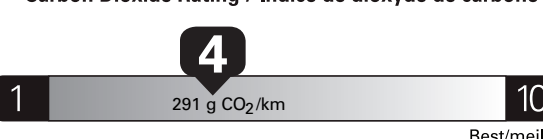

Carbon Dioxide Rating / Indice de dioxyde de carbone