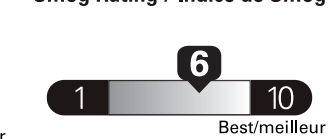

Smog Rating / Indice de Smog

Tailpipe emissions only / Émissions du tuyau d'échappement seulement

Estimates are based on Government of Canada approved criteria and testing methods. Vehicle's actual fuel consumption will vary.

Estimations établies selon des méthodes d'essai et des critères approuvés par le gouvernement du Canada. La consommation de carburant réelle du véhicule variera.