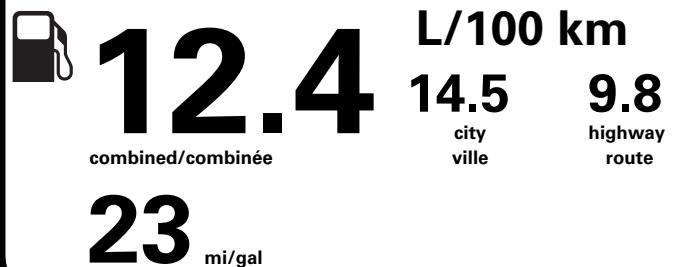

- ADVANCETRAC™W/ROLL STABILITY CONTROL
- AIRBAG - FRONT SEAT MOUNTED SIDE IMPACT
- AIRBAGS - SAFETY CANOPY®
- PERIMETER ALARM
- SECURE PKG 1 YR INCLUDED
- SOS POST CRASH ALERT SYST
- STOP LAMP, HIGH MOUNT CTR
- TIRE PRESSURE MONITOR SYS

WARRANTY

- 3 YR/60,000 KM BASIC
- 5YEAR/100,000 KM POWERTRAIN
- ROADSIDE ASSISTANCE 24 HRS

INCLUDED ON THIS VEHICLE

(MSRP)*

EQUIPMENT GROUP 302A

5,590.00

- •XLT SERIES
- •LED SIDE-MIRROR SPOT LIGHTS
- •POWER SLIDING REAR WINDOW

OPTIONAL EQUIPMENT/OTHER

2025 MODEL YEAR	
FEDERAL EXCISE TAX	100.00
3.5L V6 ECOBOOST ENGINE	2,075.00
3.55 ELECTRONIC LOCK RR AXLE	NO CHARGE
7100# GVWR PACKAGE	
XLT BLACK APPEARANCE PACKAGE	675.00
.275/65R18 BSW ALL-TERRAIN	
.18" GLOSS BLACK ALUMINUM WHEE	
50 STATE EMISSIONS	NO CHARGE
TOW/HAUL PACKAGE	900.00
.INTEGRATED TRLR BRAKE CNTRL	
MIRROR MAN FOLD W/POWER GLASS	
FX4 OFF ROAD PACKAGE	1,500.00
.SKID PLATES	
136 LITRE/ 36 GALLON FUEL TANK	
BED UTILITY PACKAGE	850.00
.TAILGATE STEP	
SPORT CLOTH 40/CONSOLE/40	NO CHARGE

PRICE INFORMATION

BASE PRICE	$65,725.00
TOTAL OPTIONS/OTHER	11,690.00
TOTAL VEHICLE & OPTIONS/OTHER	77,415.00
DESTINATION & DELIVERY	2,395.00

TOTAL BEFORE REDUCTIONS	79,810.00
XLT SERIES DISCOUNT	- 1,750.00
302A DISCOUNT	- 500.00

TOTAL REDUCTIONS	- 2,250.00

"THIS VEH. NOT INTENDED FOR
SALE OR REGISTRATION IN US"
RETAIL PRICES EXCLUDE
GST/HST

Gasoline Vehicle
Véhicule à essence

Fuel Consumption / Consommation de carburant

Annual fuel COST

for an annual distance of 20,000 km, and an average fuel price of $1.55 per litre

$ 3 844

Coût annuel en carburant

pour une distance annuelle de 20 000 km, et un prix moyen du carburant de 1,55 $ par litre

Standard pickup trucks range
from /
Les camionnettes ordinaires font
entre
2.8 - 19.8 L_e/100 km

L_e is gasoline litre equivalent
L_e signifie litre équivalent d'essence