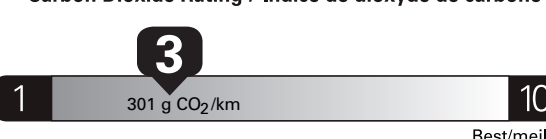

Carbon Dioxide Rating / Indice de dioxyde de carbone