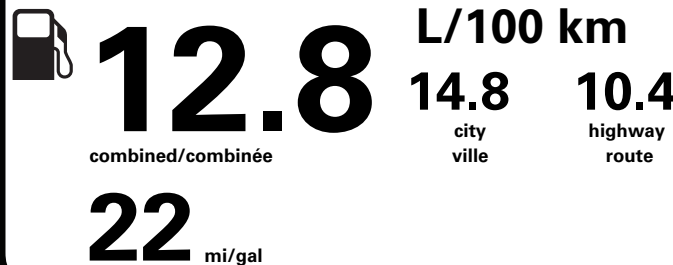

WARRANTY

- 3YR/60,000KM BASIC
- 5YR/100,000KM POWERTRAIN
- ROADSIDE ASSISTANCE 24 HRS

INCLUDED ON THIS VEHICLE

(MSRP)*

EQUIPMENT GROUP 302A

7,440.00

- •XLT SERIES
- •SIDEVIEW MIRROR SPOTLIGHT-LED
- •POWER SLIDING REAR WINDOW
- •REAR PRIVACY GLASS W/DFRST

OPTIONAL EQUIPMENT/OTHER

2026 MODEL YEAR	
FEDERAL EXCISE TAX	100.00
5.0L V8 ENGINE	4,000.00
275/65R18 BSW ALL-TERRAIN	
3.31 ELECTRONIC LOCKING AXLE	NO CHARGE
7100# GVWR PACKAGE	
XLT BLACK APPEARANCE PACKAGE	1,075.00
.18" GLOSS BLACK WHEELS	
ENGINE BLOCK HEATER	550.00
50 STATE EMISSIONS	NO CHARGE
FX4 OFF-ROAD PACKAGE	1,775.00
.SKID PLATES	
BED UTILITY PACKAGE	1,125.00
.TAILGATE STEP	
CONN PKG: 1YR INCL W/FORD APP	
SPORT CLOTH 40/CON/40 FR SEAT	NO CHARGE
BEDLINER TOUH BED.SPRAY-IN	700.00

PRICE INFORMATION

BASE PRICE	$67,525.00
TOTAL OPTIONS/OTHER	16,765.00
TOTAL VEHICLE & OPTIONS/OTHER	84,290.00
DESTINATION & DELIVERY	2,695.00

TOTAL BEFORE REDUCTIONS 86,985.00
XLT SERIES DISCOUNT - 1,750.00

TOTAL REDUCTIONS - 1,750.00

**"THIS VEH. NOT INTENDED FOR
SALE OR REGISTRATION IN US"
RETAIL PRICES EXCLUDE
GST/HST**

(MSRP)*

Canada

ENERGUIDE

Gasoline Vehicle
Véhicule à essence

Fuel Consumption / Consommation de carburant

Annual fuel COST
for an annual distance of 20,000 km, and an
average fuel price of $1.50 per litre

$ 3 840

Coût annuel en carburant

pour une distance annuelle de 20 000 km, et un
prix moyen du carburant de 1,50 $ par litre

Standard pickup trucks range
from /
Les camionnettes ordinaires font
entre
2.7 - 19.7 L_e/100 km

L_e is gasoline litre equivalent
L_e signifie litre équivalent d'essence