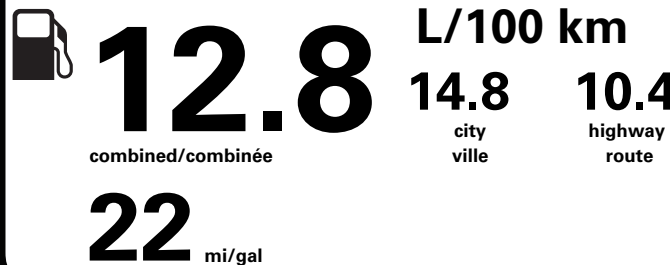

(MSRP)*

7,440.00

100.00

4,000.00

1,075.00

NO CHARGE

NO CHARGE

700.00

PRICE INFORMATION

BASE PRICE $67,525.00 TOTAL OPTIONS/OTHER 13,315.00

TOTAL VEHICLE & OPTIONS/OTHER 80,840.00 DESTINATION & DELIVERY 2,695.00

TOTAL BEFORE REDUCTIONS 83,535.00 XLT SERIES DISCOUNT - 1,750.00

TOTAL REDUCTIONS - 1,750.00

"THIS VEH. NOT INTENDED FOR SALE OR REGISTRATION IN US" RETAIL PRICES EXCLUDE GST/HST

(MSRP)*

SOLD TO/VENDU A Bourgeois Motors Limited B80 006 RAMP ONE/TERMINAL UN CM6B DEALER NO./CONCESSIONNAIRE B80 006

SHIP TO (IF OTHER THAN SOLD TO) EXPEDIER A (SI AUTRE QUE L'ACHETEUR) Bourgeois Motors Limited B80 006 RAMP TWO/TERMINAL DEUX KANSAS CITY

SHIP THROUGH/EXPEDIER VIA GFX KC 8250 NE UNGD P163 KANSAS CITY MO METHOD OF TRANSP/MODE DE TRANSPORT CONVOY ITEM #: B8-M996 O/T 2

DEALER NO./CONCESSIONNAIRE B80 006

FINAL ASSEMBLY PLANT/USINE DE MONTAGE KANSAS CITY

ITEM #: B8-M996 O/T 2

TOTAL MSRP $81,785.00

* MANUFACTURER'S SUGGESTED RETAIL PRICE = MSRP

* NOTE: THIS PRICE HAS BEEN DEVELOPED AS A GUIDE. DEALERS MAY SELL FOR LESS AND ARE NOT UNDER ANY OBLIGATION TO ACCEPT THIS SUGGESTED RETAIL PRICE.

TE052 N RE 2X 645 000600 05 05 26

Canada

ENERGUIDE

Gasoline Vehicle Véhicule à essence

Fuel Consumption / Consommation de carburant

Annual fuel COST for an annual distance of 20,000 km, and an average fuel price of $1.50 per litre

$ 3 840

Coût annuel en carburant

pour une distance annuelle de 20 000 km, et un prix moyen du carburant de 1,50 $ par litre

Standard pickup trucks range from / Les camionnettes ordinaires font entre 2.7 - 19.7 L_e/100 km

L_e is gasoline litre equivalent L_e signifie litre équivalent d'essence