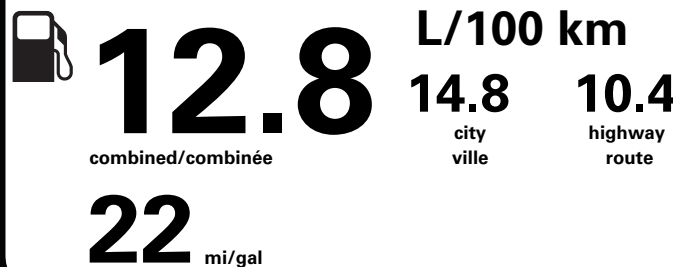

WARRANTY

- 3YR/60,000KM BASIC
- 5YR/100,000KM POWERTRAIN
- ROADSIDE ASSISTANCE 24 HRS

INCLUDED ON THIS VEHICLE

(MSRP)*

EQUIPMENT GROUP 302A

7,440.00

- •XLT SERIES
- •SIDEVIEW MIRROR SPOTLIGHT-LED
- •POWER SLIDING REAR WINDOW
- •REAR PRIVACY GLASS W/DFRST

OPTIONAL EQUIPMENT/OTHER

- 2026 MODEL YEAR
- FEDERAL EXCISE TAX 100.00
- 5.0L V8 ENGINE 4,000.00
- 275/60R20 BSW ALL-TERRAIN NO CHARGE
- 3.31 NON-LIMITED-SLIP AXLE
- 7100# GVWR PACKAGE
- XLT BLACK APPEARANCE PKG PLUS 2,275.00
- .20" GLOSS BLACK PNTD ALUM WHL
- ENGINE BLOCK HEATER 550.00
- 50 STATE EMISSIONS NO CHARGE
- MOBILE OFFICE PACKAGE 1,215.00
- .WIRELESS CHARGING PAD
- BED UTILITY PACKAGE 1,125.00
- .TAILGATE STEP
- CONN PKG: 1YR INCL W/FORD APP
- SPORT CLOTH 40/CON/40 FR SEAT NO CHARGE
- BEDLINER TOUH BED.SPRAY-IN 700.00

PRICE INFORMATION

BASE PRICE	$67,525.00
TOTAL OPTIONS/OTHER	17,405.00
TOTAL VEHICLE & OPTIONS/OTHER DESTINATION & DELIVERY	84,930.00 2,695.00

TOTAL BEFORE REDUCTIONS 87,625.00
XLT SERIES DISCOUNT - 1,750.00

TOTAL REDUCTIONS - 1,750.00

"THIS VEH. NOT INTENDED FOR SALE OR REGISTRATION IN US" RETAIL PRICES EXCLUDE GST/HST

(MSRP)*

Canada

ENERGUIDE

Gasoline Vehicle
Véhicule à essence

Fuel Consumption / Consommation de carburant

Annual fuel COST
for an annual distance of 20,000 km, and an average fuel price of $1.50 per litre

$ 3 840

Coût annuel en carburant

pour une distance annuelle de 20 000 km, et un prix moyen du carburant de 1,50 $ par litre

Standard pickup trucks range from /
Les camionnettes ordinaires font entre
2.7 - 19.7 L_e/100 km

L_e is gasoline litre equivalent
L_e signifie litre équivalent d'essence