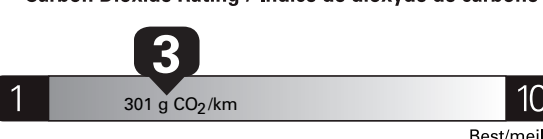

Carbon Dioxide Rating / Indice de dioxyde de carbone