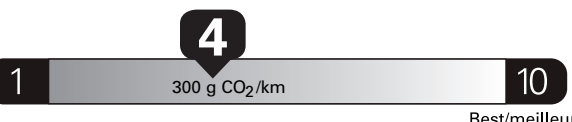

Carbon Dioxide Rating / Indice de dioxyde de carbone

Tailpipe emissions only / Émissions du tuyau d'échappement seulement