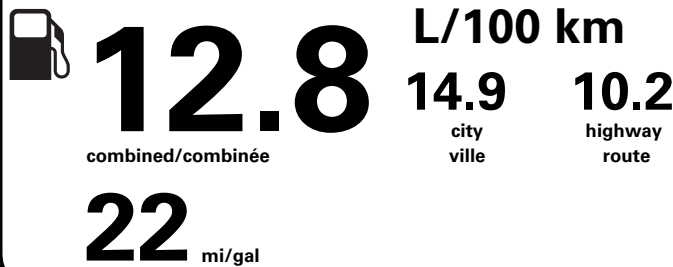

(MSRP)*

6,685.00 XLT BLACK PACK LEATHER SEAT
BEDLINER SPRAY-IN *ACCY

(MSRP)*

NO CHARGE PRICE INFORMATION
600.00 BASE PRICE

(MSRP)*

$67,225.00 TOTAL OPTIONS/OTHER

16,540.00

83,765.00 TOTAL VEHICLE & OPTIONS/OTHER
2,295.00 DESTINATION & DELIVERY

86,060.00 TOTAL BEFORE REDUCTIONS

1,750.00 XLT SERIES DISCOUNT

500.00 XLT BLACK PLUS DISCOUNT

2,250.00 TOTAL REDUCTIONS

"THIS VEH. NOT INTENDED FOR
SALE OR REGISTRATION IN US"
RETAIL PRICES EXCLUDE
GST/HST

	RAMP ONE/ TERMINAL UN		TOTAL MSRP $83,810.00
	CA69		
	RAMP TWO/ TERMINAL DEUX	FINAL ASSEMBLY PLANT/ USINE DE MONTAGE	* MANUFACTURER'S SUGGESTED RETAIL PRICE = MSRP * NOTE: THIS PRICE HAS BEEN DEVELOPED AS A GUIDE. DEALERS MAY SELL FOR LESS AND ARE NOT UNDER ANY OBLIGATION TO ACCEPT THIS SUGGESTED RETAIL PRICE.
		DEARBORN	
	METHOD OF TRANSP/ MODE DE TRANSPORT	ITEM #: A4-M91F O/T 2	
	CONVOY	RD231 N RE 2X 440 000538 04 23 24	

Gasoline Vehicle
Véhicule à essence

Fuel Consumption / Consommation de carburant

Annual fuel **COST**
for an annual distance of 20,000 km, and an
average fuel price of $1.45 per litre

$ 3 712

Coût annuel en carburant

pour une distance annuelle de 20 000 km, et un
prix moyen du carburant de 1,45 $ par litre

Standard pickup trucks range
from /
Les camionnettes ordinaires font
entre
3.2 - 19.8 L_e/100 km

L_e is gasoline litre equivalent
L_e signifie litre équivalent d'essence

Carbon Dioxide Rating / Indice de dioxyde de carbone

Tailpipe emissions only / Émissions du tuyau d'échappement seulement

Smog Rating / Indice de Smog

Estimates are based on Government of Canada
approved criteria and testing methods. Vehicle's
actual fuel consumption will vary.

Estimations établies selon des méthodes d'essai et des
critères approuvés par le gouvernement du Canada. La
consommation de carburant réelle du véhicule variera.

For more information visit

vehicles.nrcan.gc.ca

Pour plus d'information visitez

vehicules.nrcan.gc.ca

U.S. GOVERNMENT SAFETY RATINGS
COTES DE SÉCURITÉ DU GOUVERNEMENT AMÉRICAIN

Overall Vehicle Score /
Cote globale du véhicule ★ ★ ★ ★ ★

Frontal Crash / Collision frontale
Driver / Conducteur ★ ★ ★ ★ ★
Passenger / Passager ★ ★ ★ ★ ★

Side Crash / Collision latérale
Front seat / Siège avant ★ ★ ★ ★ ★
Rear seat / Siège arrière ★ ★ ★ ★ ★

Rollover / Capotage ★ ★ ★ ★

Star ratings range from 1 to 5 stars (★★★★★), with 5 being the highest.
Les cotes varient de 1 à 5 étoiles (★★★★★), 5 étant la cote la plus élevée.

Source: U.S. National Highway Traffic Safety Administration
For more information / Pour de plus amples renseignements
www.safercar.gov

1FTFW3L5XRFA73825

FordPass Connect™

Download the FordPass™ app* and you can:

Access Vehicle Control Features

- Remotely start, lock and unlock your vehicle.
- Locate your vehicle and check approximate fuel range.
- Receive vehicle health alerts.

Activate 4G LTE Wi-Fi Hotspot

- New vehicles include a 3-month or 3GB data (whichever comes first) Wi-Fi trial.
- Connect up to ten Wi-Fi-equipped devices.

Ask your sales consultant
for more details.

Scan code not
operational at
this time

FOR PLANT
USE ONLY

Insist on Ford Protect! The only extended service plan fully backed
by Ford and honored at every Ford dealership in the US and Canada.
See your Ford dealer for additional details, or visit www.ford.ca
for more information.

Personalize your vehicle with Ford Custom Accessories.
Genuine Ford Accessories are engineered for your vehicle
and can be included under the Ford New Vehicle Limited
Warranty. Certain conditions, limitations and exclusions
apply. See your Dealer for details.