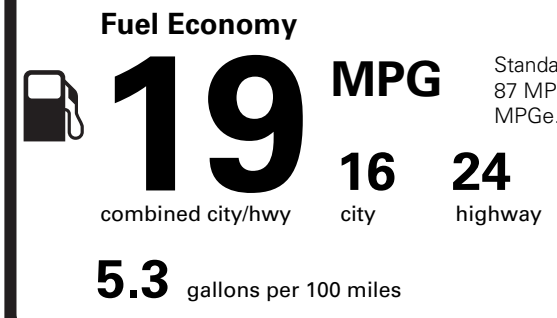

INCLUDED ON THIS VEHICLE

EQUIPMENT GROUP 302A

- •XLT SERIES
- •LED SIDE-MIRROR SPOTLIGHTS
- •POWER-SLIDING REAR WINDOW

OPTIONAL EQUIPMENT/OTHER

- 5.0L V8 ENGINE 2,340.00
- 275/65R 18 BSW ALL-TERRAIN 3.31 ELECTRONIC LOCK RR AXLE 7100# GVWR PACKAGE 420.00
- FRONT LICENSE PLATE BRACKET NO CHARGE
- XLT BLACK APPEARANCE PACKAGE 920.00
- .18" GLOSS BLACK WHEELS NO CHARGE
- 50 STATE EMISSIONS NO CHARGE
- MIRROR MAN FOLD W/POWER GLASS
- EXTENDED RANGE 36GAL FUEL TANK
- SECURICODE KEYLESS-KEYPAD 455.00
- CONN PKG: 1 YR INCL W/FORD APP

(MSRP)

7,330.00

2,340.00

420.00

NO CHARGE

920.00

NO CHARGE

455.00

PRICE INFORMATION

BASE PRICE $51,915.00
TOTAL OPTIONS/OTHER 11,465.00

TOTAL VEHICLE & OPTIONS/OTHER 63,380.00
DESTINATION & DELIVERY 2,795.00

TOTAL BEFORE DISCOUNTS 66,175.00
XLT MID DISCOUNT - 2,000.00

TOTAL SAVINGS - 2,000.00

EPA DOT Fuel Economy and Environment

Gasoline Vehicle