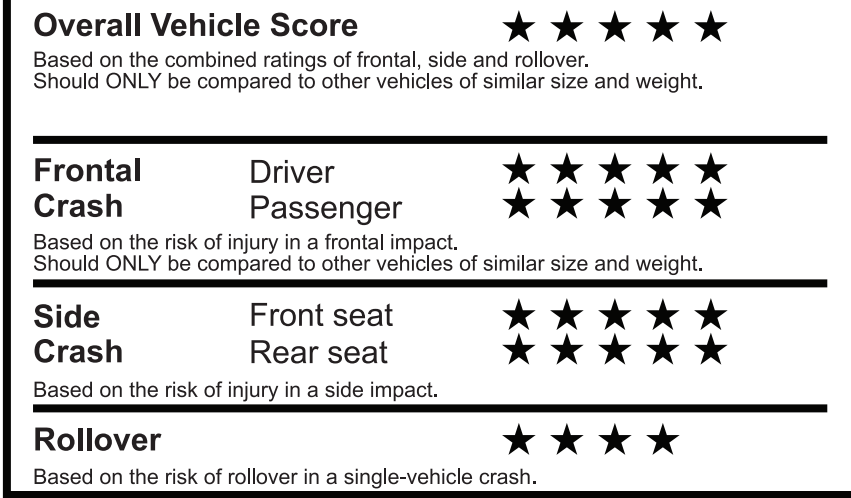

GOVERNMENT 5-STAR SAFETY RATINGS

Star ratings range from 1 to 5 stars (★★★★★), with 5 being the highest. Source: National Highway Traffic Safety Administration (NHTSA). www.safercar.gov or 1-888-327-4236

Download the Ford app

1. Connect your Ford with your phone*
2. Available Remote Features
3. Remote Start, Lock and Unlock
   - GPS Location
   - Vehicle Health Monitoring

Insist on Ford Protect! The only extended service plan fully backed by Ford and honored at every Ford dealership in the U.S., Canada and Mexico. See your Ford dealer or visit www.FordOwner.com.

Get Prequalified now at www.ford.com/finance

RAMP ONE		TOTAL MSRP $64,175.00
CU2G		
RAMP TWO	CONVOY	Scan The QR Code to get more details about this vehicle
	ITEM #: 27-4712 O/T 2	
This label is affixed pursuant to the Federal Automobile Information Disclosure Act. Gasoline, License, and Title Fees, State and Local taxes are not included. Dealer installed options or accessories are not included unless listed above.		TE281 N RB 2X 645 008815 05 28 26