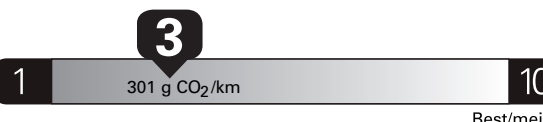

Carbon Dioxide Rating / Indice de dioxyde de carbone

Tailpipe emissions only / Émissions du tuyau d'échappement seulement