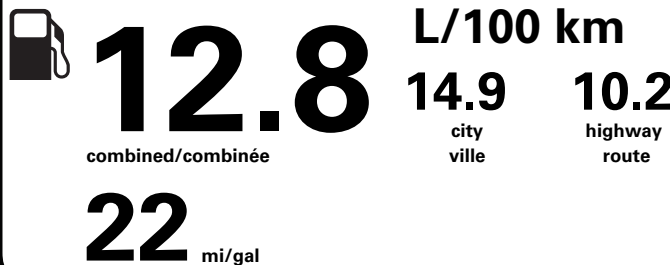

(MSRP)*

4,090.00

100.00

2,375.00

NO CHARGE

1,875.00

375.00

NO CHARGE

250.00

1,075.00

935.00

NO CHARGE

200.00

600.00

PRICE INFORMATION

BASE PRICE	$67,225.00
TOTAL OPTIONS/OTHER	11,875.00
TOTAL VEHICLE & OPTIONS/OTHER	79,100.00
DESTINATION & DELIVERY	2,295.00

TOTAL BEFORE REDUCTIONS	81,395.00
XLT SERIES DISCOUNT	- 1,750.00
XLT BLACK PLUS DISCOUNT	- 500.00
TOTAL REDUCTIONS	- 2,250.00

"THIS VEH. NOT INTENDED FOR SALE OR REGISTRATION IN US" RETAIL PRICES EXCLUDE GST/HST

TOTAL MSRP $79,145.00

* MANUFACTURER'S SUGGESTED RETAIL PRICE = MSRP
* NOTE: THIS PRICE HAS BEEN DEVELOPED AS A GUIDE. DEALERS MAY SELL FOR LESS AND ARE NOT UNDER ANY OBLIGATION TO ACCEPT THIS SUGGESTED RETAIL PRICE.

RAMP ONE/
TERMINAL UN

CA69

RAMP TWO/
TERMINAL DEUX

FINAL ASSEMBLY PLANT/
USINE DE MONTAGE

DEARBORN

METHOD OF TRANSP/
MODE DE TRANSPORT

CONVOY

ITEM #: B4-Z100 O/T 2

RA241 N RE 2X 425 000256 01 24 24

Canada

ENERGUIDE

Gasoline Vehicle
Véhicule à essence

Fuel Consumption / Consommation de carburant

Annual fuel COST
for an annual distance of 20,000 km, and an average fuel price of $1.45 per litre

$ 3 712

Coût annuel en carburant
pour une distance annuelle de 20 000 km, et un prix moyen du carburant de 1,45 $ par litre

Standard pickup trucks range from /
Les camionnettes ordinaires font entre
3.2 - 19.8 L_e/100 km

L_e is gasoline litre equivalent
L_e signifie litre équivalent d'essence

Carbon Dioxide Rating / Indice de dioxyde de carbone

Tailpipe emissions only / Émissions du tuyau d'échappement seulement

Smog Rating / Indice de Smog

Estimates are based on Government of Canada approved criteria and testing methods. Vehicle's actual fuel consumption will vary.

Estimations établies selon des méthodes d'essai et des critères approuvés par le gouvernement du Canada. La consommation de carburant réelle du véhicule variera.

For more information visit

vehicles.nrcan.gc.ca

Pour plus d'information visitez

vehicules.nrcan.gc.ca

U.S. GOVERNMENT SAFETY RATINGS
COTES DE SÉCURITÉ DU GOUVERNEMENT AMÉRICAIN

Overall Vehicle Score / Cote globale du véhicule	★★★★★
Frontal Crash Collision frontale	★★★★★
Side Crash Collision latérale	★★★★★
Rollover / Capotage	★★★★

Star ratings range from 1 to 5 stars (*****), with 5 being the highest.
Les cotes varient de 1 à 5 étoiles (*****), 5 étant la cote la plus élevée.

Source: U.S. National Highway Traffic Safety Administration
For more information / Pour de plus amples renseignements
www.safercar.gov

1FTFW3L59RFA13406

FordPass Connect™

Download the FordPass™ app* and you can:

- Access Vehicle Control Features
- Remotely start, lock and unlock your vehicle.
- Locate your vehicle and check approximate fuel range.
- Receive vehicle health alerts.

- Activate 4G LTE Wi-Fi Hotspot
- New vehicles include a 3-month or 3GB data (whichever comes first) Wi-Fi trial.
- Connect up to ten Wi-Fi-equipped devices.

Ask your sales consultant for more details.

Scan code not operational at this time

FOR PLANT USE ONLY

Insist on Ford Protect! The only extended service plan fully backed by Ford and honored at every Ford dealership in the US and Canada. See your Ford dealer for additional details, or visit www.ford.ca for more information.

Personalize your vehicle with Ford Custom Accessories. Genuine Ford Accessories are engineered for your vehicle and can be included under the Ford New Vehicle Limited Warranty. Certain conditions, limitations and exclusions apply. See your Dealer for details.