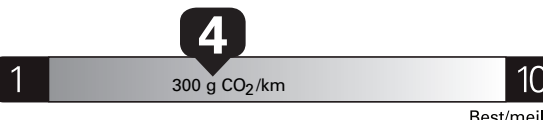

Carbon Dioxide Rating / Indice de dioxyde de carbone

Tailpipe emissions only / Émissions du tuyau d'échappement seulement