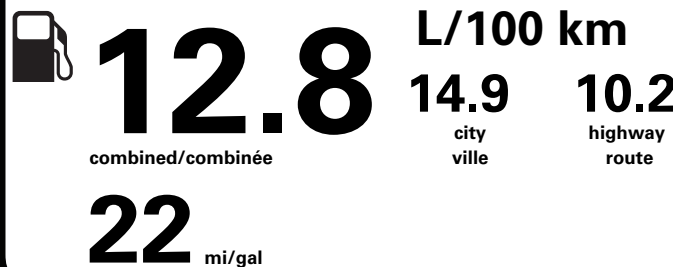

WARRANTY

- 3 YR/60,000 KM BASIC
- 5YEAR/100,000 KM POWERTRAIN
- ROADSIDE ASSISTANCE 24 HRS

INCLUDED ON THIS VEHICLE

(MSRP)*

EQUIPMENT GROUP 302A

4,090.00

- •XLT SERIES
- •LED SIDE-MIRROR SPOT LIGHTS
- •POWER SLIDING REAR WINDOW

OPTIONAL EQUIPMENT/OTHER

2024 MODEL YEAR	
FEDERAL EXCISE TAX	100.00
5.0L V8 ENGINE	2,375.00
3.73 ELECTRONIC LOCK RR AXLE	NO CHARGE
7100# GVWR PACKAGE	
XLT BLACK APPEARANCE PACKAGE	675.00
.275/65R18 BSW ALL-TERRAIN	
.18" GLOSS BLACK ALUMINUM WHEE	
ENGINE BLOCK HEATER	375.00
50 STATE EMISSIONS	NO CHARGE
BLUECRUISE EQUIP: 90DAY TRIAL	
TOW/HAUL PACKAGE	1,075.00
.INTEGRATED TRLR BRAKE CNTRL	
MIRROR MAN FOLD W/POWER GLASS	
FX4 OFF ROAD PACKAGE	1,145.00
.SKID PLATES	
136 LITRE/ 36 GALLON FUEL TANK	
BED UTILITY PACKAGE	935.00
.TAILGATE STEP	
SPORT CLOTH 40/CONSOLE/40	NO CHARGE

PRICE INFORMATION

BASE PRICE	$67,225.00
TOTAL OPTIONS/OTHER	10,770.00
TOTAL VEHICLE & OPTIONS/OTHER	77,995.00
DESTINATION & DELIVERY	2,295.00

TOTAL BEFORE REDUCTIONS	80,290.00
XLT SERIES DISCOUNT	- 1,750.00
XLT BLACK PACK DISCOUNT	- 500.00

TOTAL REDUCTIONS - 2,250.00

"THIS VEH. NOT INTENDED FOR
SALE OR REGISTRATION IN US"
RETAIL PRICES EXCLUDE
GST/HST

Canada

ENERGUIDE

Gasoline Vehicle
Véhicule à essence

Fuel Consumption / Consommation de carburant

Annual fuel COST
for an annual distance of 20,000 km, and an
average fuel price of $1.45 per litre

$ 3 712

Coût annuel en carburant

pour une distance annuelle de 20 000 km, et un
prix moyen du carburant de 1,45 $ par litre

Standard pickup trucks range
from /
Les camionnettes ordinaires font
entre
3.2 - 19.8 L_e/100 km

L_e is gasoline litre equivalent
L_e signifie litre équivalent d'essence

Carbon Dioxide Rating / Indice de dioxyde de carbone

Tailpipe emissions only / Émissions du tuyau d'échappement seulement

Smog Rating / Indice de Smog

Estimates are based on Government of Canada
approved criteria and testing methods. Vehicle's
actual fuel consumption will vary.

Estimations établies selon des méthodes d'essai et des
critères approuvés par le gouvernement du Canada. La
consommation de carburant réelle du véhicule variera.

For more information visit

vehicles.nrcan.gc.ca

Pour plus d'information visitez

vehicules.nrcan.gc.ca

**U.S. GOVERNMENT SAFETY RATINGS
COTES DE SÉCURITÉ DU GOUVERNEMENT AMÉRICAIN**

Overall Vehicle Score /
Cote globale du véhicule ★ ★ ★ ★ ★

Frontal Crash / Collision frontale
Driver / Conducteur ★ ★ ★ ★ ★
Passenger / Passager ★ ★ ★ ★ ★

Side Crash / Collision latérale
Front seat / Siège avant ★ ★ ★ ★ ★
Rear seat / Siège arrière ★ ★ ★ ★ ★

Rollover / Capotage ★ ★ ★ ★

Star ratings range from 1 to 5 stars (★★★★★), with 5 being the highest.
Les cotes varient de 1 à 5 étoiles (★★★★★), 5 étant la cote la plus élevée.

Source: U.S. National Highway Traffic Safety Administration
For more information / Pour de plus amples renseignements
www.safercar.gov

FordPass Connect™

Download the FordPass™ app* and you can:

Access Vehicle Control Features

- Remotely start, lock and unlock your vehicle.
- Locate your vehicle and check approximate fuel range.
- Receive vehicle health alerts.

Activate 4G LTE Wi-Fi Hotspot

- New vehicles include a 3-month or 3GB data (whichever comes first) Wi-Fi trial.
- Connect up to ten Wi-Fi-equipped devices.

Ask your sales consultant
for more details.

Scan code not
operational at
this time

FOR PLANT
USE ONLY

SOLD TO/VENDU A Freedom Ford Sales Limited 7505 75 Street Edmonton AB CAN T6C 4H8	B60 270	RAMP ONE/ TERMINAL UN CB8G	DEALER NO./CONCESSIONNAIRE B60 270
SHIP TO (IF OTHER THAN SOLD TO) / EXPÉDIER A (SI AUTRE QUE L'ACHÉTEUR)		RAMP TWO/ TERMINAL DEUX	FINAL ASSEMBLY PLANT/ USINE DE MONTAGE KANSAS CITY
SHIP THROUGH/EXPÉDIER VIA	METHOD OF TRANSP / MODE DE TRANSPORT CONVOY	ITEM #: B6-Z606 O/T 2	

TOTAL MSRP $78,040.00

* MANUFACTURER'S SUGGESTED RETAIL PRICE = MSRP

* NOTE: THIS PRICE HAS BEEN DEVELOPED AS A GUIDE. DEALERS MAY SELL
FOR LESS AND ARE NOT UNDER ANY OBLIGATION TO ACCEPT THIS
SUGGESTED RETAIL PRICE.

1FTFW3L58RKD41648

Insist on Ford Protect! The only extended service plan fully backed
by Ford and honored at every Ford dealership in the US and Canada.
See your Ford dealer for additional details, or visit www.ford.ca
for more information.