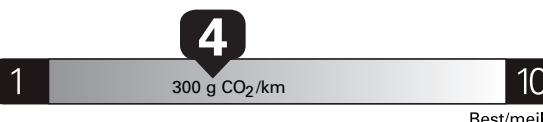

Carbon Dioxide Rating / Indice de dioxyde de carbone

Tailpipe emissions only / Émissions du tuyau d'échappement seulement