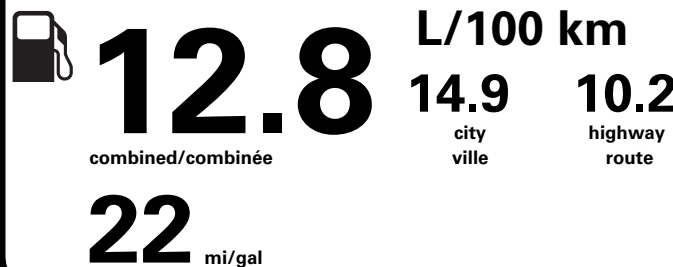

(MSRP)*

4,090.00

100.00

2,675.00

550.00

1,875.00

375.00

120.00

NO CHARGE

1,075.00

NO CHARGE

PRICE INFORMATION

BASE PRICE	$67,225.00
TOTAL OPTIONS/OTHER	10,860.00
TOTAL VEHICLE & OPTIONS/OTHER	78,085.00
DESTINATION & DELIVERY	2,295.00

TOTAL BEFORE REDUCTIONS	80,380.00
XLT SERIES DISCOUNT	- 1,750.00
XLT BLACK PLUS DISCOUNT	- 500.00
TOTAL REDUCTIONS	- 2,250.00

"THIS VEH. NOT INTENDED FOR SALE OR REGISTRATION IN US" RETAIL PRICES EXCLUDE GST/HST

TOTAL MSRP $78,130.00

* MANUFACTURER'S SUGGESTED RETAIL PRICE = MSRP

* NOTE: THIS PRICE HAS BEEN DEVELOPED AS A GUIDE. DEALERS MAY SELL FOR LESS AND ARE NOT UNDER ANY OBLIGATION TO ACCEPT THIS SUGGESTED RETAIL PRICE.

RAMP ONE/ TERMINAL UN	RA64	
RAMP TWO/ TERMINAL DEUX	FINAL ASSEMBLY PLANT/ USINE DE MONTAGE	DEARBORN
METHOD OF TRANSP/ MODE DE TRANSPORT	ITEM #:	B4-F905 O/T 2
RAIL		RC281 N RE 2X 440 000406 03 28 24

Gasoline Vehicle
Véhicule à essence

Fuel Consumption / Consommation de carburant

Annual fuel **COST**
for an annual distance of 20,000 km, and an average fuel price of $1.45 per litre

$ 3 712

Coût annuel en carburant

pour une distance annuelle de 20 000 km, et un prix moyen du carburant de 1,45 $ par litre

Standard pickup trucks range from /
Les camionnettes ordinaires font entre
3.2 - 19.8 L_e/100 km

L_e is gasoline litre equivalent
L_e signifie litre équivalent d'essence

Carbon Dioxide Rating / Indice de dioxyde de carbone

Tailpipe emissions only / Émissions du tuyau d'échappement seulement

Smog Rating / Indice de Smog

Estimates are based on Government of Canada approved criteria and testing methods. Vehicle's actual fuel consumption will vary.

Estimations établies selon des méthodes d'essai et des critères approuvés par le gouvernement du Canada. La consommation de carburant réelle du véhicule variera.

For more information visit

vehicles.nrcan.gc.ca

Pour plus d'information visitez

vehicules.nrcan.gc.ca

U.S. GOVERNMENT SAFETY RATINGS
COTES DE SÉCURITÉ DU GOUVERNEMENT AMÉRICAIN

Overall Vehicle Score / Cote globale du véhicule	★★★★★
Frontal Crash / Collision frontale	★★★★★
Side Crash / Collision latérale	★★★★★
Rollover / Capotage	★★★★

Star ratings range from 1 to 5 stars (*****), with 5 being the highest.
Les cotes varient de 1 à 5 étoiles (*****), 5 étant la cote la plus élevée.

Source: U.S. National Highway Traffic Safety Administration
For more information / Pour de plus amples renseignements
www.safercar.gov

1FTFW3L58RFA67795

FordPass Connect™

Download the FordPass™ app* and you can:

- Access Vehicle Control Features
- Remotely start, lock and unlock your vehicle.
- Locate your vehicle and check approximate fuel range.
- Receive vehicle health alerts.

Activate 4G LTE Wi-Fi Hotspot

- New vehicles include a 3-month or 3GB data (whichever comes first) Wi-Fi trial.
- Connect up to ten Wi-Fi-equipped devices.

Ask your sales consultant for more details.

Scan code not operational at this time

FOR PLANT USE ONLY

Insist on Ford Protect! The only extended service plan fully backed by Ford and honored at every Ford dealership in the US and Canada. See your Ford dealer for additional details, or visit www.ford.ca for more information.

Personalize your vehicle with Ford Custom Accessories. Genuine Ford Accessories are engineered for your vehicle and can be included under the Ford New Vehicle Limited Warranty. Certain conditions, limitations and exclusions apply. See your Dealer for details.