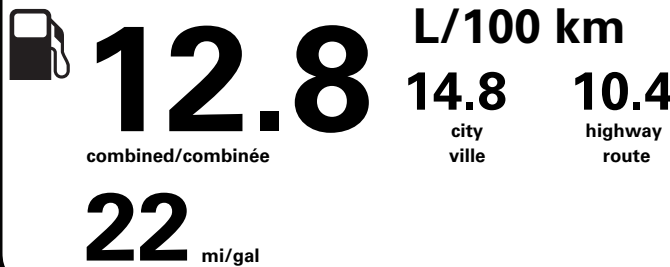

WARRANTY

- 3YR/60,000KM BASIC
- 5YR/100,000KM POWERTRAIN
- ROADSIDE ASSISTANCE 24 HRS

INCLUDED ON THIS VEHICLE

(MSRP)*

EQUIPMENT GROUP 302A

- •XLT SERIES
- •SIDEVIEW MIRROR SPOTLIGHT-LED
- •POWER SLIDING REAR WINDOW
- •REAR PRIVACY GLASS W/DFRST

7,440.00

OPTIONAL EQUIPMENT/OTHER

- 2026 MODEL YEAR
- FEDERAL EXCISE TAX
- 5.0L V8 ENGINE
- 275/60R20 BSW ALL-TERRAIN
- 3.73 ELECTRONIC LOCKING AXLE
- 7100# GVWR PACKAGE
- XLT BLACK APPEARANCE PKG PLUS
- .20" GLOSS BLACK PNTD ALUM WHL
- 50 STATE EMISSIONS
- FLOOR LINER-TRAY W/CARPET MATS
- TOW/HAUL PACKAGE
- .TRAILER BRAKE CONTROLLER
- KEYLESS ENTRY KEYPAD DRVR SIDE
- CONN PKG: 1YR INCL W/FORD APP
- SPORT CLOTH 40/CON/40 FR SEAT

100.00
4,000.00
NO CHARGE
NO CHARGE
2,275.00
NO CHARGE
300.00
1,175.00
625.00
NO CHARGE

PRICE INFORMATION

BASE PRICE	$67,025.00
TOTAL OPTIONS/OTHER	15,915.00
TOTAL VEHICLE & OPTIONS/OTHER	82,940.00
DESTINATION & DELIVERY	2,695.00

TOTAL BEFORE REDUCTIONS 85,635.00

XLT SERIES DISCOUNT - 1,750.00

TOTAL REDUCTIONS - 1,750.00

"THIS VEH. NOT INTENDED FOR SALE OR REGISTRATION IN US" RETAIL PRICES EXCLUDE GST/HST

(MSRP)*

Gasoline Vehicle
Véhicule à essence

Fuel Consumption / Consommation de carburant

Annual fuel **COST**
for an annual distance of 20,000 km, and an average fuel price of $1.50 per litre

$ 3 840

Coût annuel en carburant

pour une distance annuelle de 20 000 km, et un prix moyen du carburant de 1,50 $ par litre

Standard pickup trucks range from /
Les camionnettes ordinaires font entre
2.7 - 19.7 L_e/100 km

L_e is gasoline litre equivalent
L_e signifie litre équivalent d'essence