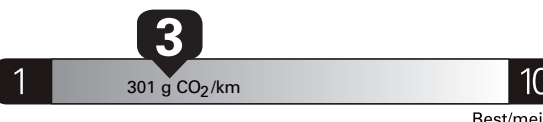

Carbon Dioxide Rating / Indice de dioxyde de carbone