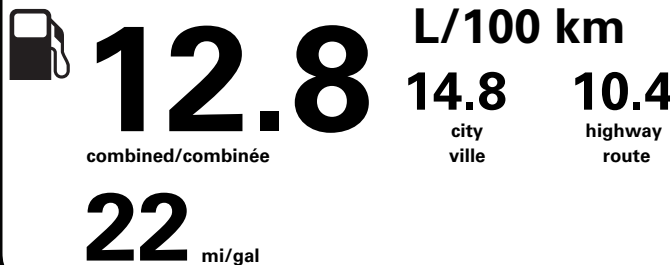

(MSRP)*

7,440.00

100.00
4,000.00

1,075.00

550.00
NO CHARGE
1,125.00

NO CHARGE

PRICE INFORMATION

BASE PRICE	$67,525.00
TOTAL OPTIONS/OTHER	14,290.00
TOTAL VEHICLE & OPTIONS/OTHER DESTINATION & DELIVERY	81,815.00 2,695.00

TOTAL BEFORE REDUCTIONS 84,510.00

XLT SERIES DISCOUNT - 1,750.00

TOTAL REDUCTIONS - 1,750.00

"THIS VEH. NOT INTENDED FOR SALE OR REGISTRATION IN US" RETAIL PRICES EXCLUDE GST/HST

(MSRP)*

$67,525.00
14,290.00

81,815.00
2,695.00

84,510.00

- 1,750.00

- 1,750.00

SOLD TO/VENDU A Capital Ford Lincoln Inc P.O. BOX 697 Regina SK CAN S4P 3A3	A40 620	RAMP ONE/ TERMINAL UN CA69	DEALER NO./CONCESSIONNAIRE A40 620
SHIP TO (IF OTHER THAN SOLD TO) / EXPEDIER A (SI AUTRE QUE L'ACHETEUR)		RAMP TWO/ TERMINAL DEUX	FINAL ASSEMBLY PLANT/ USINE DE MONTAGE DEARBORN
SHIP THROUGH/EXPEDIER VIA	METHOD OF TRANSP / MODE DE TRANSPORT CONVOY	ITEM #: A4-Z19S O/T 2	

TOTAL MSRP $82,760.00

* MANUFACTURER'S SUGGESTED RETAIL PRICE = MSRP
* NOTE: THIS PRICE HAS BEEN DEVELOPED AS A GUIDE. DEALERS MAY SELL FOR LESS AND ARE NOT UNDER ANY OBLIGATION TO ACCEPT THIS SUGGESTED RETAIL PRICE.

TF021 N RE 2X 645 001265 06 02 26

Gasoline Vehicle
Véhicule à essence

Fuel Consumption / Consommation de carburant

Annual fuel **COST**
for an annual distance of 20,000 km, and an average fuel price of $1.50 per litre

$ 3 840

Coût annuel en carburant

pour une distance annuelle de 20 000 km, et un prix moyen du carburant de 1,50 $ par litre

Standard pickup trucks range from /
Les camionnettes ordinaires font entre
2.7 - 19.7 L_e/100 km

L_e is gasoline litre equivalent
L_e signifie litre équivalent d'essence