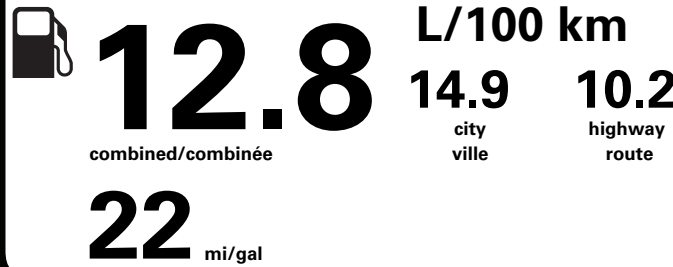

Fuel Consumption / Consommation de carburant

Annual fuel **COST**
for an annual distance of 20,000 km, and an average fuel price of $1.45 per litre

$ 3 712

Coût annuel en carburant

pour une distance annuelle de 20 000 km, et un prix moyen du carburant de 1,45 $ par litre

Standard pickup trucks range from / Les camionnettes ordinaires font entre

3.2 - 19.8 L_e/100 km

L_e is gasoline litre equivalent
L_e signifie litre équivalent d'essence

Carbon Dioxide Rating / Indice de dioxyde de carbone

Tailpipe emissions only / Émissions du tuyau d'échappement seulement

Smog Rating / Indice de Smog

Estimates are based on Government of Canada approved criteria and testing methods. Vehicle's actual fuel consumption will vary.

Estimations établies selon des méthodes d'essai et des critères approuvés par le gouvernement du Canada. La consommation de carburant réelle du véhicule variera.

For more information visit

vehicles.nrcan.gc.ca

Pour plus d'information visitez

vehicules.nrcan.gc.ca

U.S. GOVERNMENT SAFETY RATINGS
COTES DE SÉCURITÉ DU GOUVERNEMENT AMÉRICAIN

Overall Vehicle Score / Cote globale du véhicule	★★★★★
Frontal Crash / Collision frontale	★★★★★
Side Crash / Collision latérale	★★★★★
Rollover / Capotage	★★★★

Star ratings range from 1 to 5 stars (*****), with 5 being the highest. Les cotes varient de 1 à 5 étoiles (*****), 5 étant la cote la plus élevée.

Source: U.S. National Highway Traffic Safety Administration
For more information / Pour de plus amples renseignements
www.safercar.gov

1FTFW3L56RKD40739

FordPass Connect™

Download the FordPass™ app* and you can:

- Access Vehicle Control Features
- Remotely start, lock and unlock your vehicle.
- Locate your vehicle and check approximate fuel range.
- Receive vehicle health alerts.

Activate 4G LTE Wi-Fi Hotspot

- New vehicles include a 3-month or 3GB data (whichever comes first) Wi-Fi trial.
- Connect up to ten Wi-Fi-equipped devices.

Ask your sales consultant for more details.

Scan code not operational at this time

FOR PLANT USE ONLY

Insist on Ford Protect! The only extended service plan fully backed by Ford and honored at every Ford dealership in the US and Canada. See your Ford dealer for additional details, or visit www.ford.ca for more information.

Personalize your vehicle with Ford Custom Accessories. Genuine Ford Accessories are engineered for your vehicle and can be included under the Ford New Vehicle Limited Warranty. Certain conditions, limitations and exclusions apply. See your Dealer for details.