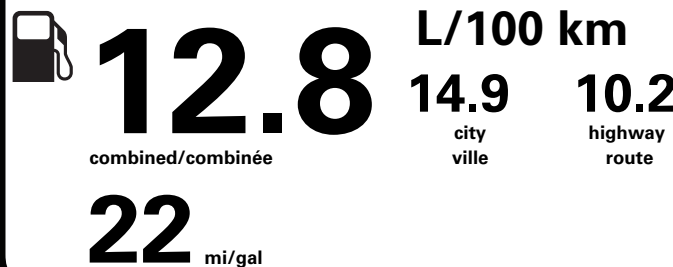

EQUIPMENT GROUP 302A

- XLT SERIES
- LED SIDE-MIRROR SPOT LIGHTS
- POWER SLIDING REAR WINDOW

OPTIONAL EQUIPMENT/OTHER

- 2024 MODEL YEAR
- FEDERAL EXCISE TAX
- 5.0L V8 ENGINE
- 275/60R-20 BSW ALL-TERRAIN
- 3.31 RATIO REGULAR AXLE
- 7100# GVWR PACKAGE
- XLT BLACK APPEARANCE PKG PLUS
- .20" GLOSS BLACK ALUMINUM WHEEL
- 50 STATE EMISSIONS
- BLUECRUISE EQUIP: 90DAY TRIAL
- MIRROR MAN FOLD W/POWER GLASS
- 136 LITRE/ 36 GALLON FUEL TANK
- SPORT CLOTH 40/CONSOLE/40
- BEDLINER SPRAY-IN *ACCY

(MSRP)*

4,090.00

100.00

2,375.00

NO CHARGE

NO CHARGE

1,875.00

NO CHARGE

NO CHARGE

600.00

PRICE INFORMATION

BASE PRICE	$67,225.00
TOTAL OPTIONS/OTHER	9,040.00
TOTAL VEHICLE & OPTIONS/OTHER	76,265.00
DESTINATION & DELIVERY	2,295.00

TOTAL BEFORE REDUCTIONS	78,560.00
XLT SERIES DISCOUNT	- 1,750.00
XLT BLACK PLUS DISCOUNT	- 500.00

TOTAL REDUCTIONS - 2,250.00

"THIS VEH. NOT INTENDED FOR SALE OR REGISTRATION IN US" RETAIL PRICES EXCLUDE GST/HST

(MSRP)*

TOTAL MSRP $76,310.00

* MANUFACTURER'S SUGGESTED RETAIL PRICE = MSRP

* NOTE: THIS PRICE HAS BEEN DEVELOPED AS A GUIDE. DEALERS MAY SELL FOR LESS AND ARE NOT UNDER ANY OBLIGATION TO ACCEPT THIS SUGGESTED RETAIL PRICE.

RAMP ONE/
TERMINAL UN

RM61

RAMP TWO/
TERMINAL DEUX

FINAL ASSEMBLY PLANT/
USINE DE MONTAGE

DEARBORN

METHOD OF TRANSP/
MODE DE TRANSPORT

RAIL

ITEM #: B1-0044 O/T 2

RA291 N RE 2X 425 000775 01 29 24

Gasoline Vehicle
Véhicule à essence

Fuel Consumption / Consommation de carburant

Annual fuel **COST**
for an annual distance of 20,000 km, and an average fuel price of $1.45 per litre

$ 3 712

Coût annuel en carburant

pour une distance annuelle de 20 000 km, et un prix moyen du carburant de 1,45 $ par litre

Standard pickup trucks range from /
Les camionnettes ordinaires font entre
3.2 - 19.8 L_e/100 km

L_e is gasoline litre equivalent
L_e signifie litre équivalent d'essence

Carbon Dioxide Rating / Indice de dioxyde de carbone

Tailpipe emissions only / Émissions du tuyau d'échappement seulement

Smog Rating / Indice de Smog

Estimates are based on Government of Canada approved criteria and testing methods. Vehicle's actual fuel consumption will vary.

Estimations établies selon des méthodes d'essai et des critères approuvés par le gouvernement du Canada. La consommation de carburant réelle du véhicule variera.

For more information visit

vehicles.nrcan.gc.ca

Pour plus d'information visitez

vehicules.nrcan.gc.ca

U.S. GOVERNMENT SAFETY RATINGS
COTES DE SÉCURITÉ DU GOUVERNEMENT AMÉRICAIN

Overall Vehicle Score / Cote globale du véhicule	★★★★★
Frontal Crash / Collision frontale	★★★★★
Side Crash / Collision latérale	★★★★★
Rollover / Capotage	★★★★

Star ratings range from 1 to 5 stars (*****), with 5 being the highest.
Les cotes varient de 1 à 5 étoiles (*****), 5 étant la cote la plus élevée.

Source: U.S. National Highway Traffic Safety Administration
For more information / Pour de plus amples renseignements
www.safercar.gov

1FTFW3L56RFA24024

FordPass Connect™

Download the FordPass™ app* and you can:

- Access Vehicle Control Features
- Remotely start, lock and unlock your vehicle.
- Locate your vehicle and check approximate fuel range.
- Receive vehicle health alerts.

Activate 4G LTE Wi-Fi Hotspot

- New vehicles include a 3-month or 3GB data (whichever comes first) Wi-Fi trial.
- Connect up to ten Wi-Fi-equipped devices.

Ask your sales consultant for more details.

Scan code not operational at this time

FOR PLANT USE ONLY

Insist on Ford Protect! The only extended service plan fully backed by Ford and honored at every Ford dealership in the US and Canada. See your Ford dealer for additional details, or visit www.ford.ca for more information.

Personalize your vehicle with Ford Custom Accessories. Genuine Ford Accessories are engineered for your vehicle and can be included under the Ford New Vehicle Limited Warranty. Certain conditions, limitations and exclusions apply. See your Dealer for details.