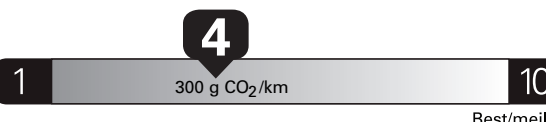

Carbon Dioxide Rating / Indice de dioxyde de carbone

Tailpipe emissions only / Émissions du tuyau d'échappement seulement