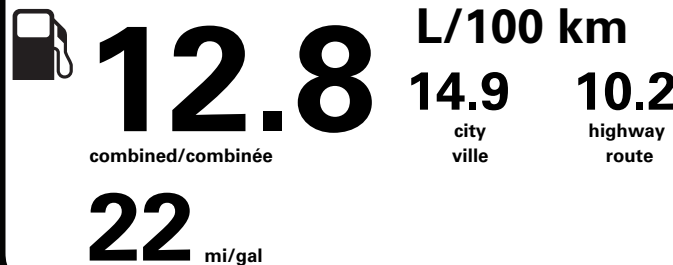

INCLUDED ON THIS VEHICLE

EQUIPMENT GROUP 302A

- •XLT SERIES
- •LED SIDE-MIRROR SPOT LIGHTS
- •POWER SLIDING REAR WINDOW

OPTIONAL EQUIPMENT/OTHER

2024 MODEL YEAR	
FEDERAL EXCISE TAX	100.00
5.0L V8 ENGINE	2,375.00
3.31 ELECTRONIC LOCK RR AXLE	NO CHARGE
7100# GVWR PACKAGE	
XLT BLACK APPEARANCE PKG PLUS	1,875.00
.275/60R-20 BSW ALL-TERRAIN	
.20" GLOSS BLACK ALUMINUM WHEE	
ENGINE BLOCK HEATER	375.00
50 STATE EMISSIONS	NO CHARGE
MOBILE OFFICE PACKAGE	1,215.00
.PARTITIONED FOLD-FLAT STORAGE	
.WIRELESS CHARGING PAD	
BLUECRUISE EQUIP: 90DAY TRIAL	
MIRROR MAN FOLD W/POWER GLASS	
FX4 OFF ROAD PACKAGE	1,145.00
.SKID PLATES	
136 LITRE/ 36 GALLON FUEL TANK	
BED UTILITY PACKAGE	935.00
.TAILGATE STEP	
SPORT CLOTH 40/CONSOLE/40	NO CHARGE
WHEEL WELL LINER	200.00
BEDLINER SPRAY-IN *ACCY	600.00

(MSRP)*

4,090.00

100.00

2,375.00

NO CHARGE

1,875.00

375.00

NO CHARGE

1,215.00

1,145.00

935.00

NO CHARGE

200.00

600.00

PRICE INFORMATION

BASE PRICE	$67,225.00
TOTAL OPTIONS/OTHER	12,910.00
TOTAL VEHICLE & OPTIONS/OTHER	80,135.00
DESTINATION & DELIVERY	2,295.00

TOTAL BEFORE REDUCTIONS	82,430.00
XLT SERIES DISCOUNT	- 1,750.00
XLT BLACK PLUS DISCOUNT	- 500.00

TOTAL REDUCTIONS - 2,250.00

"THIS VEH. NOT INTENDED FOR
SALE OR REGISTRATION IN US"
RETAIL PRICES EXCLUDE
GST/HST

Gasoline Vehicle
Véhicule à essence

Fuel Consumption / Consommation de carburant