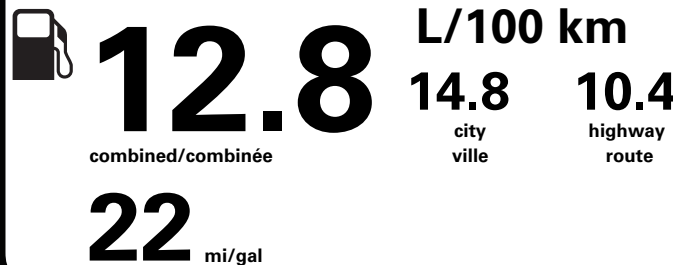

SAFETY/SECURITY

- ADVANCETRAC™W/ ROLL STABILITY CONTROL
- AIRBAGS - SAFETY CANOPY®
- AIRBAGS-DRIVER/PASSENGER
- CENTRE HIGH MOUNT STOPLAMP
- DAYTIME RUNNING LIGHTS
- PERIMETER ALARM
- SECURE PKG 1 YR INCLUDED
- SECURILOCK® ANTI-THEFT SYS
- SOS POST CRASH ALERT SYST
- TIRE PRESSURE MONITOR SYS

WARRANTY

- 3YR/60,000KM BASIC
- 5YR/100,000KM POWERTRAIN
- ROADSIDE ASSISTANCE 24 HRS

INCLUDED ON THIS VEHICLE

EQUIPMENT GROUP 302A

- •XLT SERIES
- •SIDEVIEW MIRROR SPOTLIGHT-LED
- •POWER SLIDING REAR WINDOW
- •REAR PRIVACY GLASS W/DFRST

OPTIONAL EQUIPMENT/OTHER

- 2026 MODEL YEAR
- FEDERAL EXCISE TAX
- 5.0L V8 ENGINE
- 275/65R18 BSW ALL-TERRAIN
- 3.31 NON-LIMITED-SLIP AXLE
- 7100# GVWR PACKAGE
- XLT BLACK APPEARANCE PACKAGE
- .18" GLOSS BLACK WHEELS
- ENGINE BLOCK HEATER
- 50 STATE EMISSIONS
- BED UTILITY PACKAGE
- .TAILGATE STEP
- CONN PKG: 1YR INCL W/FORD APP
- SPORT CLOTH 40/CON/40 FR SEAT

(MSRP)*

7,440.00

100.00
4,000.00

1,075.00

550.00
NO CHARGE
1,125.00

NO CHARGE

PRICE INFORMATION

BASE PRICE	$67,525.00
TOTAL OPTIONS/OTHER	14,290.00
TOTAL VEHICLE & OPTIONS/OTHER	81,815.00
DESTINATION & DELIVERY	2,695.00

TOTAL BEFORE REDUCTIONS **84,510.00**
XLT SERIES DISCOUNT - **1,750.00**

TOTAL REDUCTIONS - **1,750.00**

"THIS VEH. NOT INTENDED FOR SALE OR REGISTRATION IN US" RETAIL PRICES EXCLUDE GST/HST

(MSRP)*

Canada

ENERGUIDE

Gasoline Vehicle
Véhicule à essence

Fuel Consumption / Consommation de carburant

Annual fuel COST
for an annual distance of 20,000 km, and an average fuel price of $1.50 per litre

$ 3 840

Coût annuel en carburant

pour une distance annuelle de 20 000 km, et un prix moyen du carburant de 1,50 $ par litre

Standard pickup trucks range from /
Les camionnettes ordinaires font entre
2.7 - 19.7 L_e/100 km

L_e is gasoline litre equivalent
L_e signifie litre équivalent d'essence