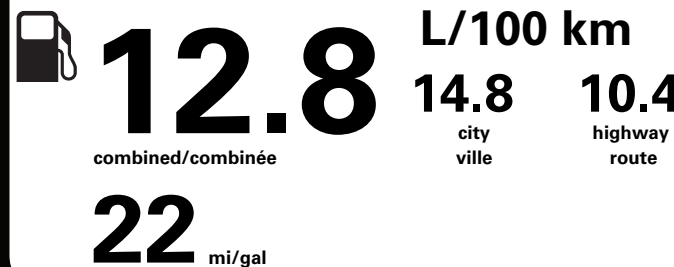

SAFETY/SECURITY

- ADVANCETRAC™ W/ ROLL STABILITY CONTROL AIRBAGS - SAFETY CANOPY® AIRBAGS-DRIVER/PASSENGER DAYTIME RUNNING LIGHTS PERIMETER ALARM SECURE PKG 1 YR INCLUDED SECURILOCK® ANTI-THEFT SYS SOS POST CRASH ALERT SYST TIRE PRESSURE MONITOR SYS

WARRANTY

- 3YR/60,000KM BASIC 5YR/100,000KM POWERTRAIN ROADSIDE ASSISTANCE 24 HRS

INCLUDED ON THIS VEHICLE

EQUIPMENT GROUP 301A

•XLT SERIES

OPTIONAL EQUIPMENT/OTHER

- 2026 MODEL YEAR FEDERAL EXCISE TAX 5.0L V8 ENGINE 275/65R18 BSW ALL-TERRAIN 3.73 ELECTRONIC LOCKING AXLE 7200# GVWR PACKAGE XLT BLACK APPEARANCE PACKAGE .18" GLOSS BLACK WHEELS 50 STATE EMISSIONS TOW/HAUL PACKAGE TRAILER BRAKE CONTROLLER CONN PKG: 1YR INCL W/FORD APP SPORT CLOTH 40/CON/40 FR SEAT

(MSRP)*

1,250.00

100.00

1,925.00

NO CHARGE

1,075.00

NO CHARGE

1,175.00

NO CHARGE

PRICE INFORMATION

BASE PRICE $70,175.00 TOTAL OPTIONS/OTHER 5,525.00

TOTAL VEHICLE & OPTIONS/OTHER 75,700.00 DESTINATION & DELIVERY 2,695.00

TOTAL BEFORE REDUCTIONS 78,395.00 XLT SERIES DISCOUNT - 1,750.00

TOTAL REDUCTIONS - 1,750.00

"THIS VEH. NOT INTENDED FOR SALE OR REGISTRATION IN US" RETAIL PRICES EXCLUDE GST/HST

Gasoline Vehicle Véhicule à essence

Fuel Consumption / Consommation de carburant

Annual fuel COST for an annual distance of 20,000 km, and an average fuel price of $1.50 per litre

$ 3 840

Coût annuel en carburant

pour une distance annuelle de 20 000 km, et un prix moyen du carburant de 1,50 $ par litre

Standard pickup trucks range from / Les camionnettes ordinaires font entre 2.7 - 19.7 L_e/100 km

L_e is gasoline litre equivalent L_e signifie litre équivalent d'essence

Carbon Dioxide Rating / Indice de dioxyde de carbone

Tailpipe emissions only / Émissions du tuyau d'échappement seulement

Smog Rating / Indice de Smog

Estimates are based on Government of Canada approved criteria and testing methods. Vehicle's actual fuel consumption will vary.

Estimations établies selon des méthodes d'essai et des critères approuvés par le gouvernement du Canada. La consommation de carburant réelle du véhicule variera.

For more information visit

vehicles.nrcan.gc.ca

Pour plus d'information visitez

vehicules.nrcan.gc.ca

U.S. GOVERNMENT SAFETY RATINGS COTES DE SÉCURITÉ DU GOUVERNEMENT AMÉRICAIN

Table with 2 columns: Safety Category and Rating (Stars). Overall Vehicle Score: 5 stars. Frontal Crash: 5 stars. Side Crash: 5 stars. Rollover: 4 stars.

Star ratings range from 1 to 5 stars (*****), with 5 being the highest. Les cotes varient de 1 à 5 étoiles (*****), 5 étant la cote la plus élevée.

Source: U.S. National Highway Traffic Safety Administration For more information / Pour de plus amples renseignements www.safercar.gov

Download the Ford app Connect your Ford with your phone

Available Remote Features*

- Remote Start, Lock and Unlock GPS Location Vehicle Health Monitoring

Table with 4 columns: Dealer info, Dealer no., Ship to/expedier info, Method of transport. Includes details for Dixie Ford Sales Limited and shipping via CONVOY.

TOTAL MSRP $76,645.00 * MANUFACTURER'S SUGGESTED RETAIL PRICE = MSRP * NOTE: THIS PRICE HAS BEEN DEVELOPED AS A GUIDE. DEALERS MAY SELL FOR LESS AND ARE NOT UNDER ANY OBLIGATION TO ACCEPT THIS SUGGESTED RETAIL PRICE.

Barcode with VIN 1FTFW3L55TFB22730

QR code with text: Scan code not operational at this time FOR PLANT USE ONLY

Ford FORD PROTECT logo and text: Insist on Ford Protect! The only extended service plan fully backed by Ford and honored at every Ford dealership in the US and Canada.

custom accessories logo and text: Personalize your vehicle with Ford Custom Accessories. Genuine Ford Accessories are engineered for your vehicle and can be included under the Ford New Vehicle Limited Warranty.