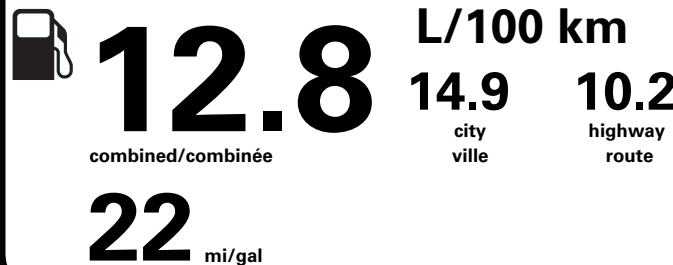

(MSRP)*

4,090.00

100.00

NO CHARGE

NO CHARGE

375.00

NO CHARGE

1,215.00

1,075.00

360.00

1,345.00

935.00

200.00

600.00

PRICE INFORMATION

BASE PRICE	$71,300.00
TOTAL OPTIONS/OTHER	10,295.00
TOTAL VEHICLE & OPTIONS/OTHER	81,595.00
DESTINATION & DELIVERY	2,295.00

TOTAL BEFORE REDUCTIONS **83,890.00**
XLT SERIES DISCOUNT - **1,750.00**

TOTAL REDUCTIONS - **1,750.00**

"THIS VEH. NOT INTENDED FOR SALE OR REGISTRATION IN US" RETAIL PRICES EXCLUDE GST/HST

(MSRP)*

RAMP ONE/TERMINAL UN		TOTAL MSRP $82,140.00
CW69		
RAMP TWO/TERMINAL DEUX	FINAL ASSEMBLY PLANT/USINE DE MONTAGE	* MANUFACTURER'S SUGGESTED RETAIL PRICE = MSRP * NOTE: THIS PRICE HAS BEEN DEVELOPED AS A GUIDE. DEALERS MAY SELL FOR LESS AND ARE NOT UNDER ANY OBLIGATION TO ACCEPT THIS SUGGESTED RETAIL PRICE.
	KANSAS CITY	
METHOD OF TRANSP/MODE DE TRANSPORT	ITEM #: B4-C536 O/T 5	
CONVOY	RC192 R RE 2X 440 000479 03 19 24	

Gasoline Vehicle
Véhicule à essence

Fuel Consumption / Consommation de carburant

Annual fuel COST
for an annual distance of 20,000 km, and an average fuel price of $1.45 per litre

$ 3 712

Coût annuel en carburant

pour une distance annuelle de 20 000 km, et un prix moyen du carburant de 1,45 $ par litre

3.2 - 19.8 L_e/100 km

L_e is gasoline litre equivalent
L_e signifie litre équivalent d'essence

Carbon Dioxide Rating / Indice de dioxyde de carbone

Tailpipe emissions only / Émissions du tuyau d'échappement seulement

Smog Rating / Indice de Smog

Estimates are based on Government of Canada approved criteria and testing methods. Vehicle's actual fuel consumption will vary.

Estimations établies selon des méthodes d'essai et des critères approuvés par le gouvernement du Canada. La consommation de carburant réelle du véhicule variera.

For more information visit

vehicles.nrcan.gc.ca

Pour plus d'information visitez

vehicules.nrcan.gc.ca

U.S. GOVERNMENT SAFETY RATINGS
COTES DE SÉCURITÉ DU GOUVERNEMENT AMÉRICAIN

Overall Vehicle Score / Cote globale du véhicule	★★★★★
Frontal Crash / Collision frontale	★★★★★
Side Crash / Collision latérale	★★★★★
Rollover / Capotage	★★★★

Star ratings range from 1 to 5 stars (*****), with 5 being the highest. Les cotes varient de 1 à 5 étoiles (*****), 5 étant la cote la plus élevée.

Source: U.S. National Highway Traffic Safety Administration
For more information / Pour de plus amples renseignements
www.safercar.gov

1FTFW3L55RKD66989

FordPass Connect™

Download the FordPass™ app* and you can:

- Access Vehicle Control Features
- Remotely start, lock and unlock your vehicle.
- Locate your vehicle and check approximate fuel range.
- Receive vehicle health alerts.

- Activate 4G LTE Wi-Fi Hotspot
- New vehicles include a 3-month or 3GB data (whichever comes first) Wi-Fi trial.
- Connect up to ten Wi-Fi-equipped devices.

Ask your sales consultant for more details.

Scan code not operational at this time

FOR PLANT USE ONLY

Insist on Ford Protect! The only extended service plan fully backed by Ford and honored at every Ford dealership in the US and Canada. See your Ford dealer for additional details, or visit www.ford.ca for more information.

Personalize your vehicle with Ford Custom Accessories. Genuine Ford Accessories are engineered for your vehicle and can be included under the Ford New Vehicle Limited Warranty. Certain conditions, limitations and exclusions apply. See your Dealer for details.