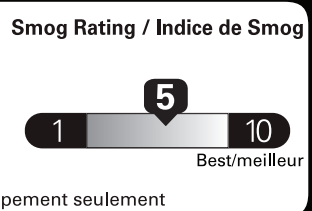

Annual fuel COST for an annual distance of 20,000 km, and an average fuel price of $1.50 per litre

$ 3 840 Coût annuel en carburant pour une distance annuelle de 20 000 km, et un prix moyen du carburant de 1,50 $ par litre

Standard pickup trucks range from / Les camionnettes ordinaires font entre 2.7 - 19.7 L_e/100 km