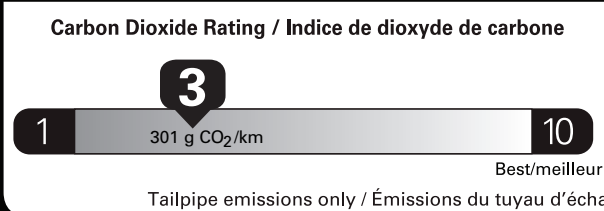

Annual fuel COST for an annual distance of 20,000 km, and an average fuel price of $1.50 per litre

$ 3 840 Coût annuel en carburant pour une distance annuelle de 20 000 km, et un prix moyen du carburant de 1,50 $ par litre

Standard pickup trucks range from / Les camionnettes ordinaires font entre 2.7 - 19.7 L_e/100 km