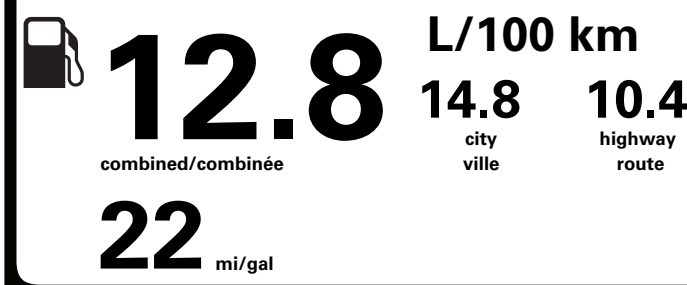

SAFETY/SECURITY

- ADVANCETRAC™W/ ROLL STABILITY CONTROL AIRBAGS - SAFETY CANOPY® AIRBAGS-DRIVER/PASSENGER CENTRE HIGH MOUNT STOPLAMP DAYTIME RUNNING LIGHTS PERIMETER ALARM SECURE PKG 1 YR INCLUDED SECURILOCK® ANTI-THEFT SYS SOS POST CRASH ALERT SYST TIRE PRESSURE MONITOR SYS

WARRANTY

- 3YR/60,000KM BASIC 5YR/100,000KM POWERTRAIN ROADSIDE ASSISTANCE 24 HRS

INCLUDED ON THIS VEHICLE

EQUIPMENT GROUP 302A

- XLT SERIES SIDEVIEW MIRROR SPOTLIGHT-LED POWER SLIDING REAR WINDOW REAR PRIVACY GLASS W/DFRST

OPTIONAL EQUIPMENT/OTHER

- 2026 MODEL YEAR FEDERAL EXCISE TAX 5.0L V8 ENGINE 275/65R18 BSW ALL-TERRAIN 3.31 NON-LIMITED-SLIP AXLE 7100# GVWR PACKAGE XLT BLACK APPEARANCE PACKAGE .18" GLOSS BLACK WHEELS ENGINE BLOCK HEATER 50 STATE EMISSIONS BED UTILITY PACKAGE .TAILGATE STEP CONN PKG: 1YR INCL W/FORD APP SPORT CLOTH 40/CON/40 FR SEAT

(MSRP)*

7,440.00

100.00 4,000.00

1,075.00

550.00

NO CHARGE

1,125.00

NO CHARGE

PRICE INFORMATION

Table with 2 columns: Description, (MSRP)*. Includes BASE PRICE ($67,525.00), TOTAL OPTIONS/OTHER (14,290.00), TOTAL VEHICLE & OPTIONS/OTHER DESTINATION & DELIVERY (81,815.00), and 2,695.00.

TOTAL BEFORE REDUCTIONS 84,510.00 XLT SERIES DISCOUNT - 1,750.00

TOTAL REDUCTIONS - 1,750.00

"THIS VEH. NOT INTENDED FOR SALE OR REGISTRATION IN US" RETAIL PRICES EXCLUDE GST/HST

Fuel Consumption / Consommation de carburant