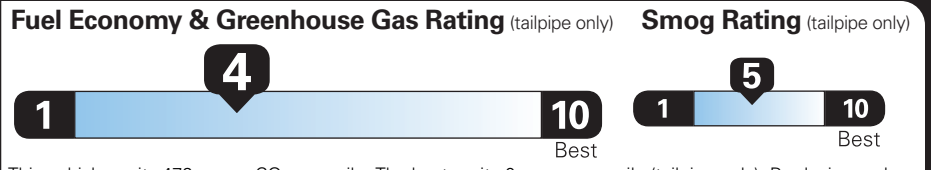

INCLUDED ON THIS VEHICLE

(MSRP)

7,330.00

120.00

420.00

NO CHARGE

920.00

NO CHARGE

455.00

PRICE INFORMATION

BASE PRICE $54,555.00 TOTAL OPTIONS/OTHER 9,245.00

TOTAL VEHICLE & OPTIONS/OTHER 63,800.00 DESTINATION & DELIVERY 2,795.00

TOTAL BEFORE DISCOUNTS 66,595.00 XLT MID DISCOUNT - 2,000.00

TOTAL SAVINGS - 2,000.00

EPA DOT Fuel Economy and Environment

Gasoline Vehicle

Fuel Economy 19 MPG combined city/hwy, 16 city, 24 highway. 5.3 gallons per 100 miles. Standard Pickup Trucks range from 12 to 87 MPG. The best vehicle rates 146 MPGe.

You spend $4,500 more in fuel costs over 5 years compared to the average new vehicle.

Annual fuel cost $2,600

Actual results will vary for many reasons, including driving conditions and how you drive and maintain your vehicle. The average new vehicle gets 29 MPG and costs $8,500 to fuel over 5 years. Cost estimates are based on 15,000 miles per year at $3.30 per gallon. MPGe is miles per gasoline gallon equivalent. Vehicle emissions are a significant cause of climate change and smog.

fueleconomy.gov

Calculate personalized estimates and compare vehicles

GOVERNMENT 5-STAR SAFETY RATINGS

Overall Vehicle Score ★★★★★. Based on the combined ratings of frontal, side and rollover. Should ONLY be compared to other vehicles of similar size and weight.
Frontal Crash: ★★★★★ (Driver/Passenger)
Side Crash: ★★★★★ (Front/Rear seat)
Rollover: ★★★★★
Based on the risk of injury in a frontal impact. Should ONLY be compared to other vehicles of similar size and weight.
Based on the risk of injury in a side impact.
Based on the risk of rollover in a single-vehicle crash.

Star ratings range from 1 to 5 stars (★★★★★), with 5 being the highest. Source: National Highway Traffic Safety Administration (NHTSA). www.safercar.gov or 1-888-327-4236